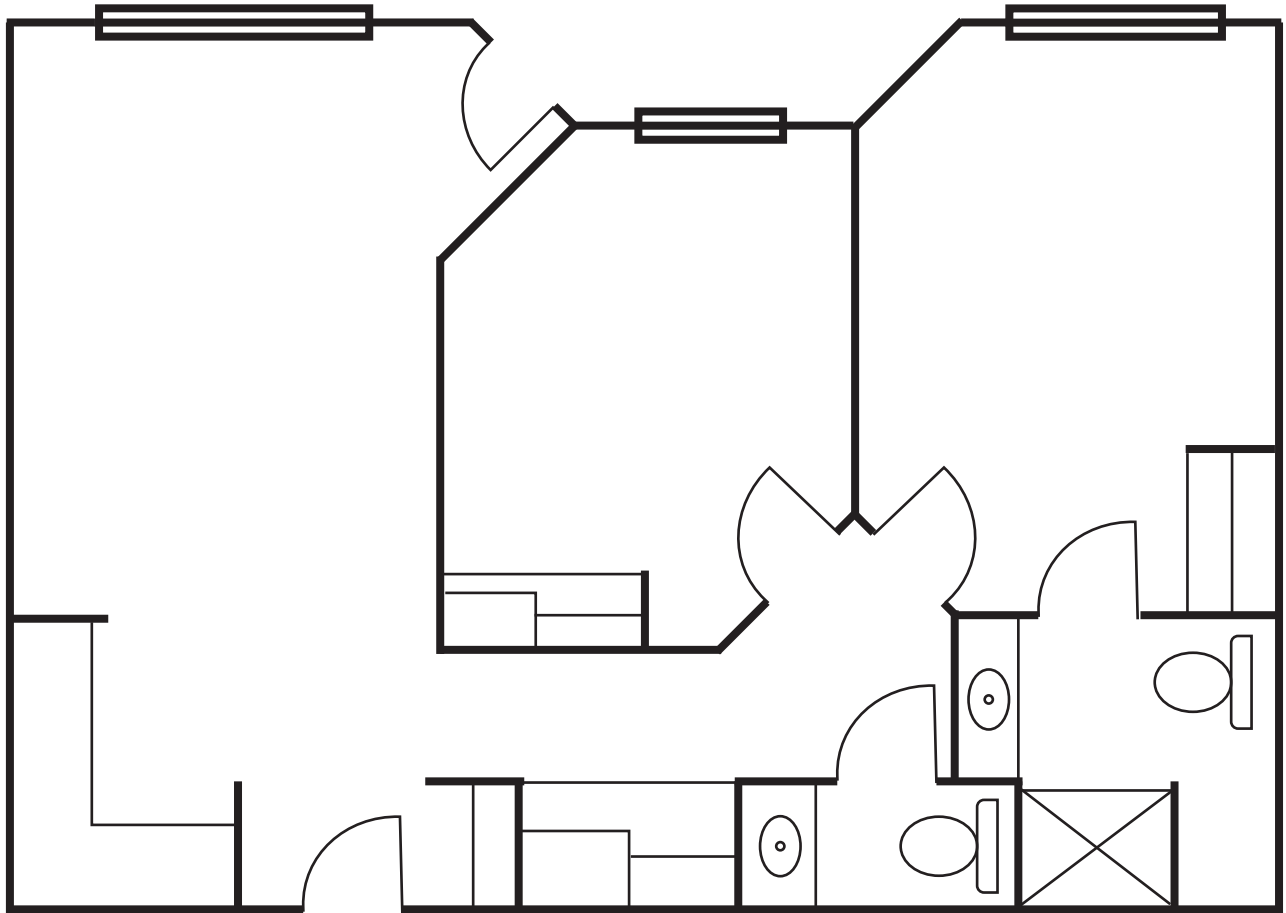

Retirement Living Floor Plans

**Two-Bedroom, Two-Bath
With Kitchen & Patio**
929 Square Feet

Alpine Way

Continuing Care Community

The Difference Between Living and Living Well

900 W. Alpine Way · Shelton, WA 98584
360-426-2600 · www.AlpineWayLiving.com

The Difference Between Living and Living Well