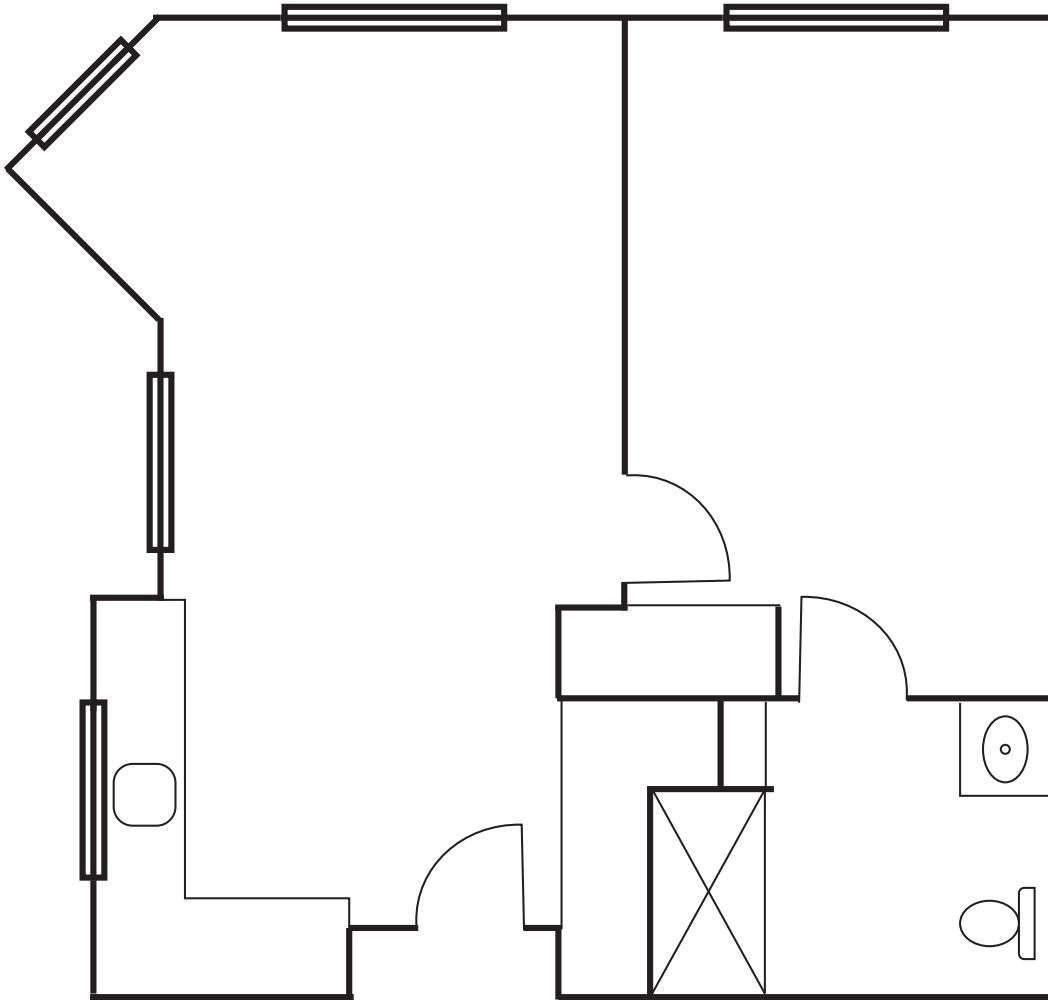

Retirement Living Floor Plans

**Large One-Bedroom
With Alcove, Kitchen & Patio**
662 Square Feet

Alpine Way

Continuing Care Community

The Difference Between Living and Living Well

900 W. Alpine Way · Shelton, WA 98584
360-426-2600 · www.AlpineWayLiving.com

The Difference Between Living and Living Well