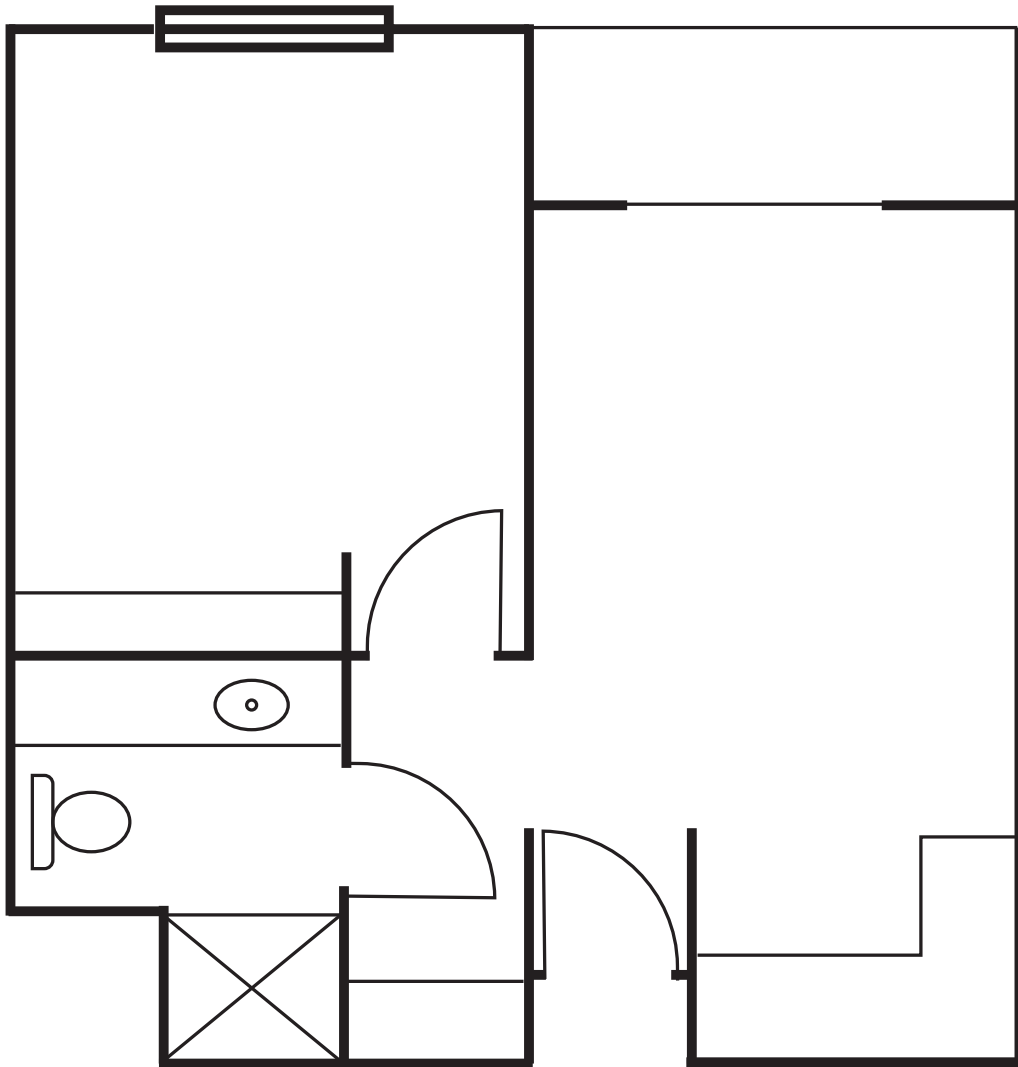

Retirement Living Floor Plans

Standard One-Bedroom With Kitchen & Patio 516 Square Feet

Alpine Way

Continuing Care Community

The Difference Between Living and Living Well

900 W. Alpine Way · Shelton, WA 98584
360-426-2600 · www.AlpineWayLiving.com

The Difference Between Living and Living Well