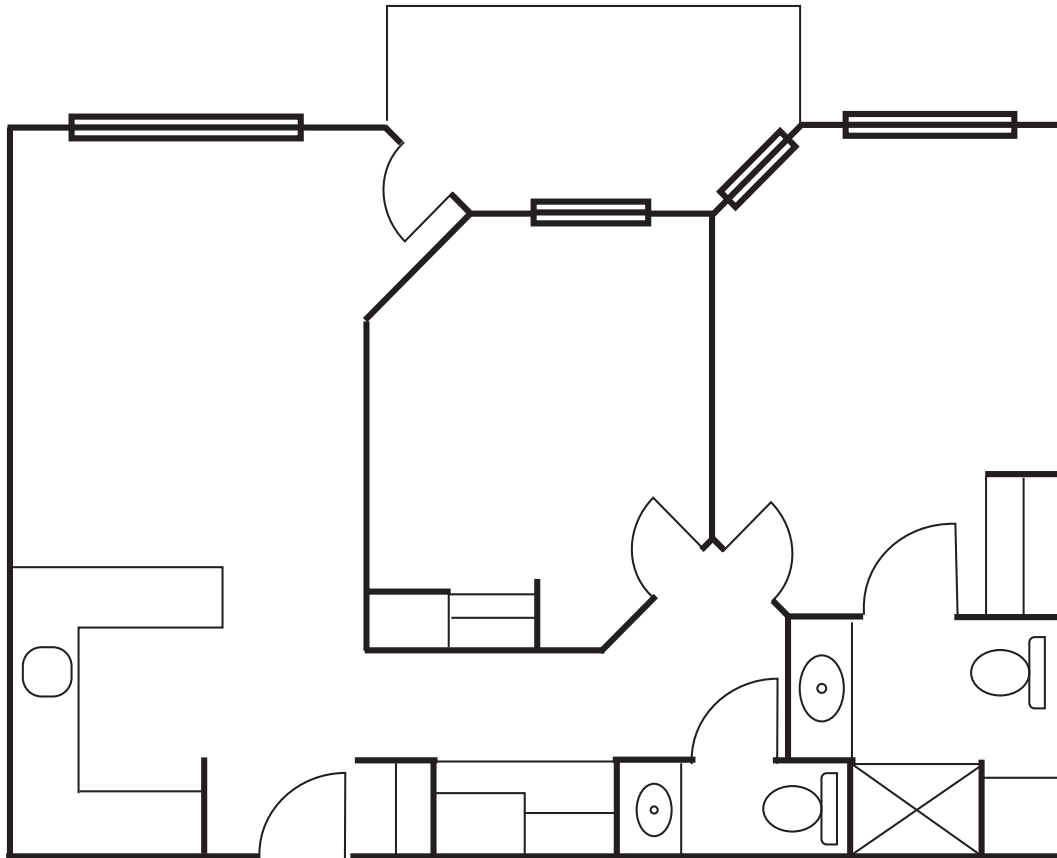

Retirement Living Floor Plans

**Two-Bedroom, 1.5 Bath
With Kitchen & Patio**
860 Square Feet

Alpine Way

Continuing Care Community

The Difference Between Living and Living Well

900 W. Alpine Way · Shelton, WA 98584
360-426-2600 · www.AlpineWayLiving.com

The Difference Between Living and Living Well