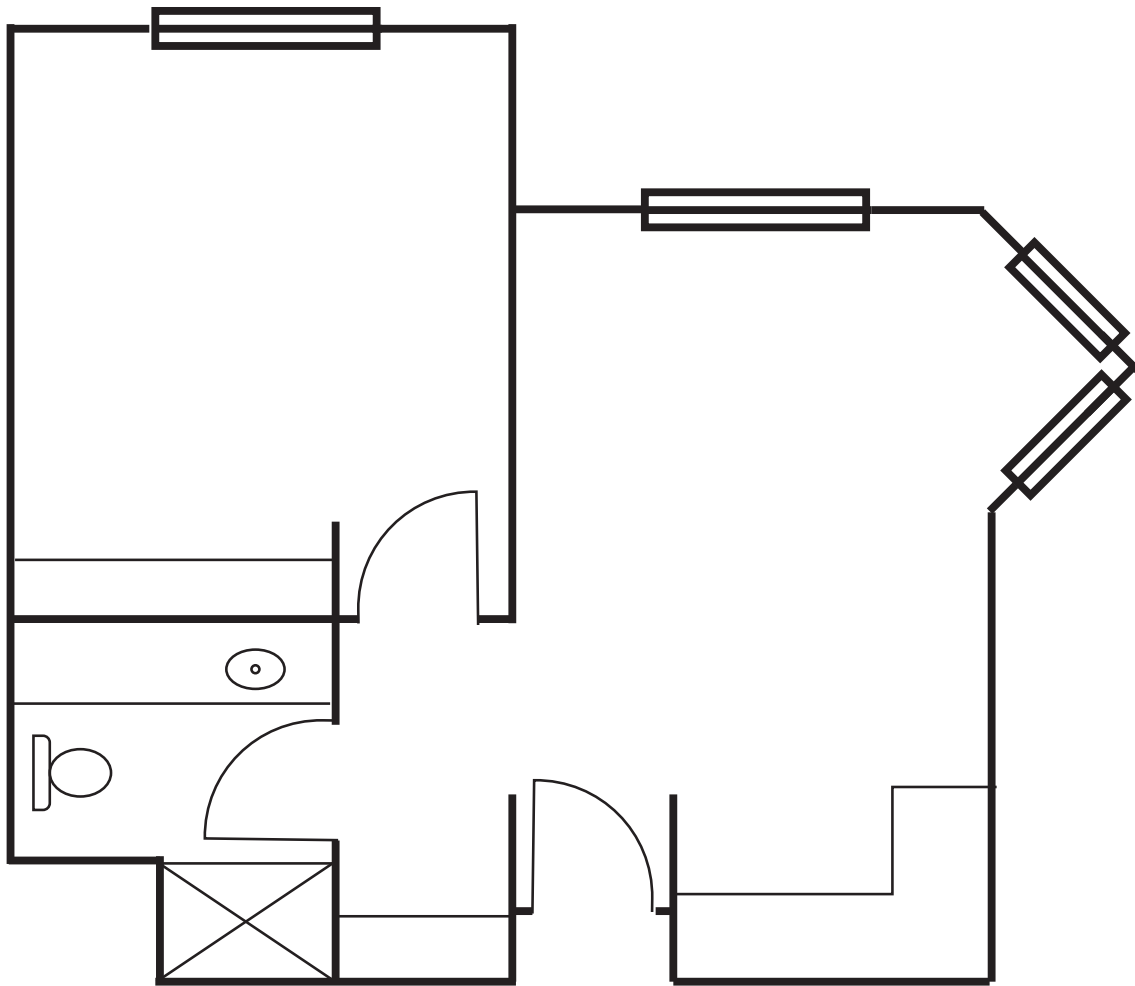

Retirement Living Floor Plans

**Standard One-Bedroom
With Alcove, Kitchen & Patio**
527 Square Feet

Alpine Way

Continuing Care Community

The Difference Between Living and Living Well

900 W. Alpine Way · Shelton, WA 98584
360-426-2600 · www.AlpineWayLiving.com

The Difference Between Living and Living Well