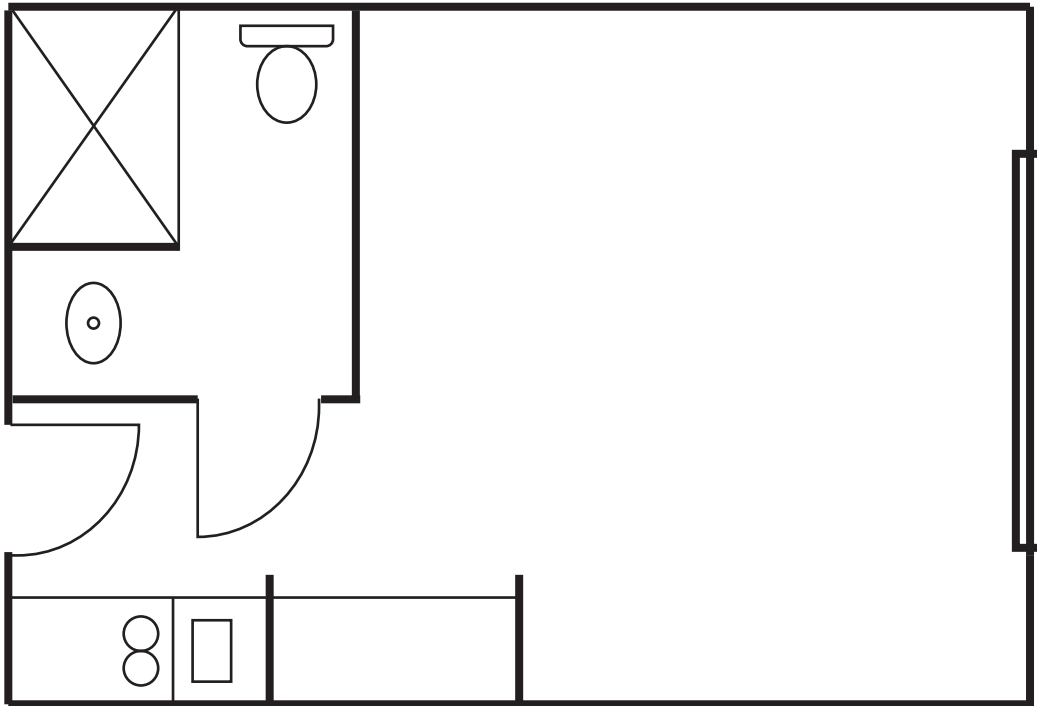

Retirement Living Floor Plans

Medium Studio With Galley Kitchen 312 Square Feet

Alpine Way
Continuing Care Community
The Difference Between Living and Living Well

900 W. Alpine Way · Shelton, WA 98584
360-426-2600 · www.AlpineWayLiving.com

The Difference Between Living and Living Well