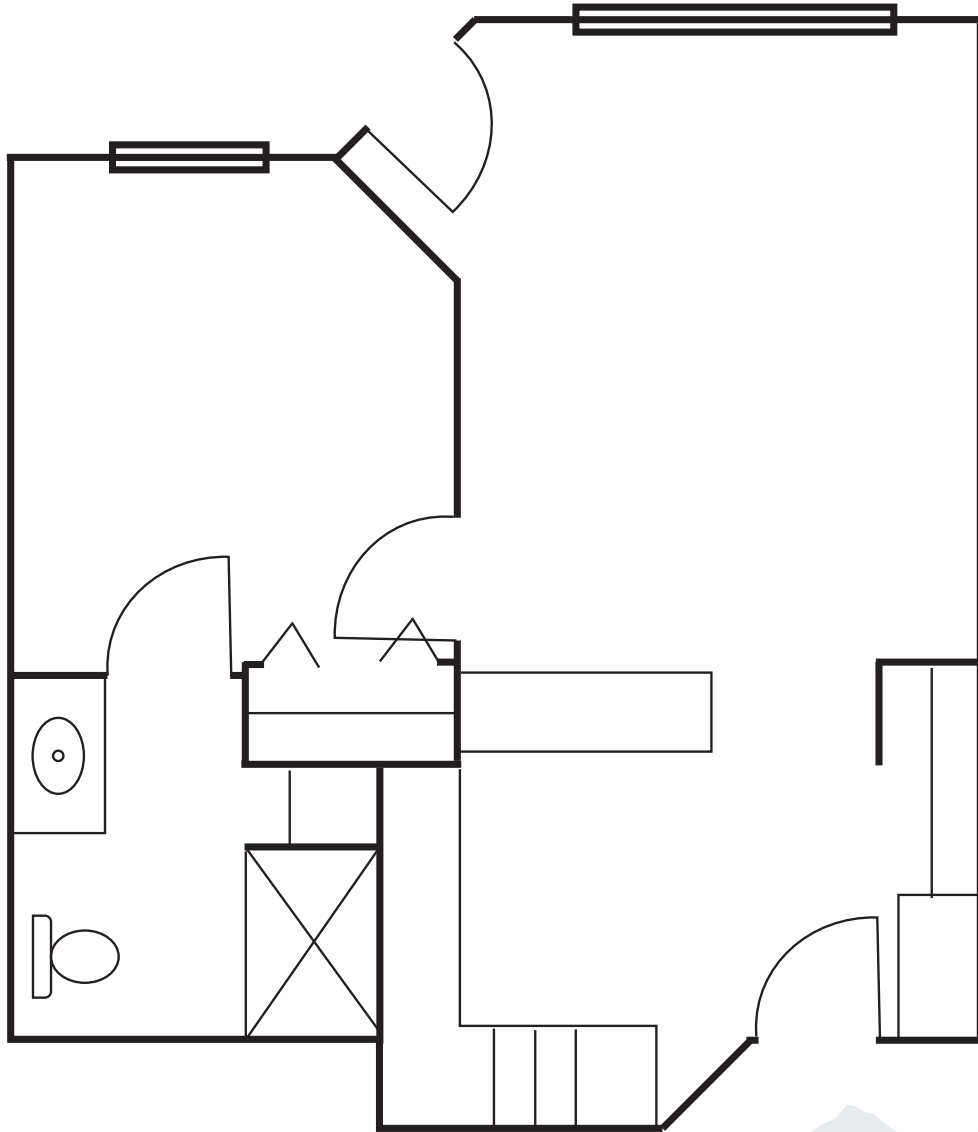

Retirement Living Floor Plans

**Large One-Bedroom
With Kitchen & Patio**
630 Square Feet

Alpine Way

Continuing Care Community

The Difference Between Living and Living Well

900 W. Alpine Way · Shelton, WA 98584
360-426-2600 · www.AlpineWayLiving.com

The Difference Between Living and Living Well