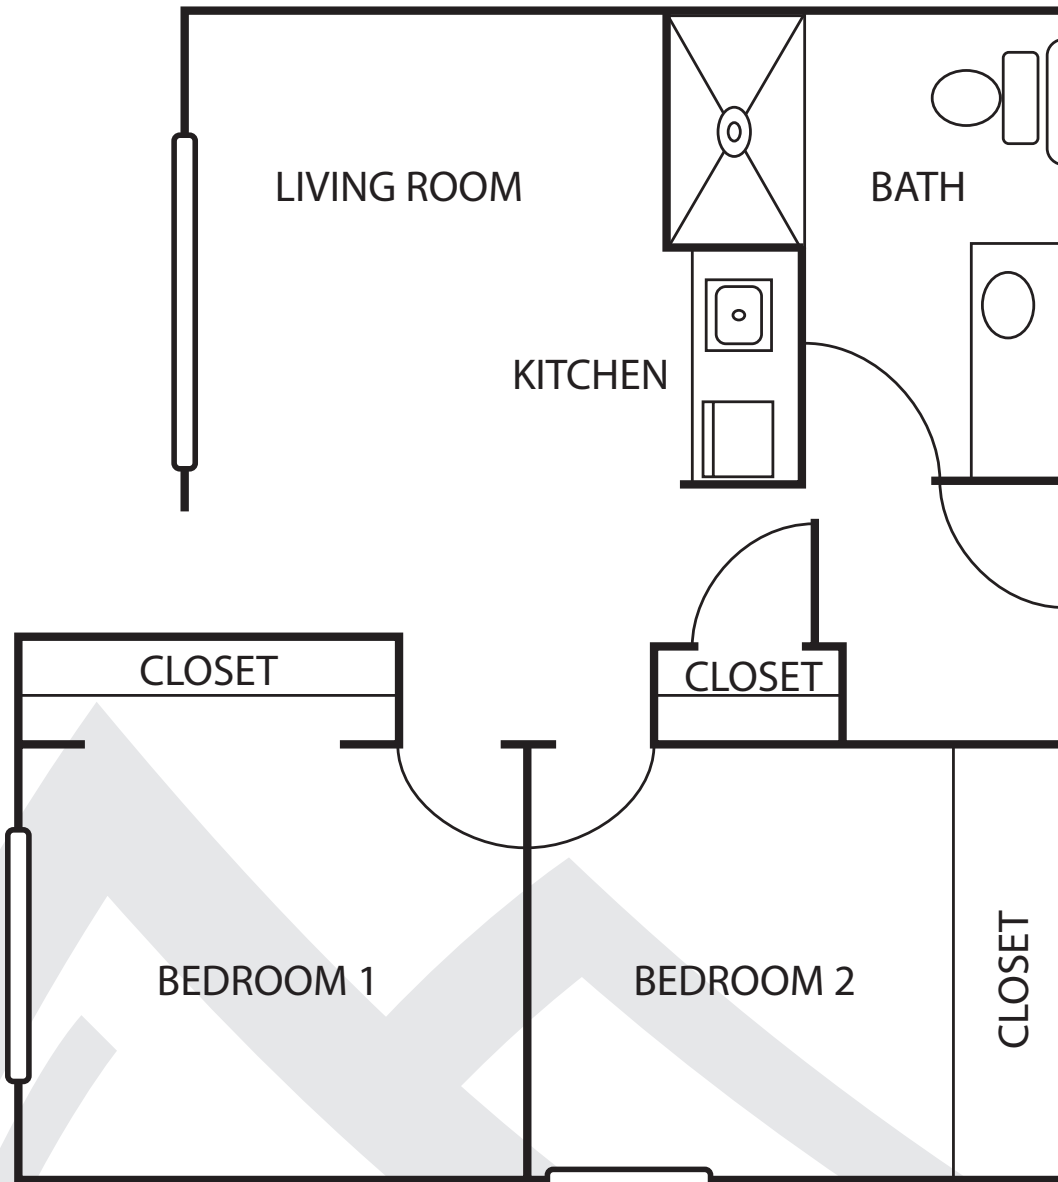

Floor Plan

Independent Living | Assisted Living One-Bedroom

502 Square Feet

1801 NE LOTUS DRIVE | BEND, OR 97701

541-389-0046

WWW.CASCADESOFBEND.COM

The Difference Between Living and Living Well

Floor Plan

Independent Living | Assisted Living Two-Bedroom

670 Square Feet

1801 NE LOTUS DRIVE | BEND, OR 97701

541-389-0046

WWW.CASCADESOFBEND.COM

The Difference Between Living and Living Well