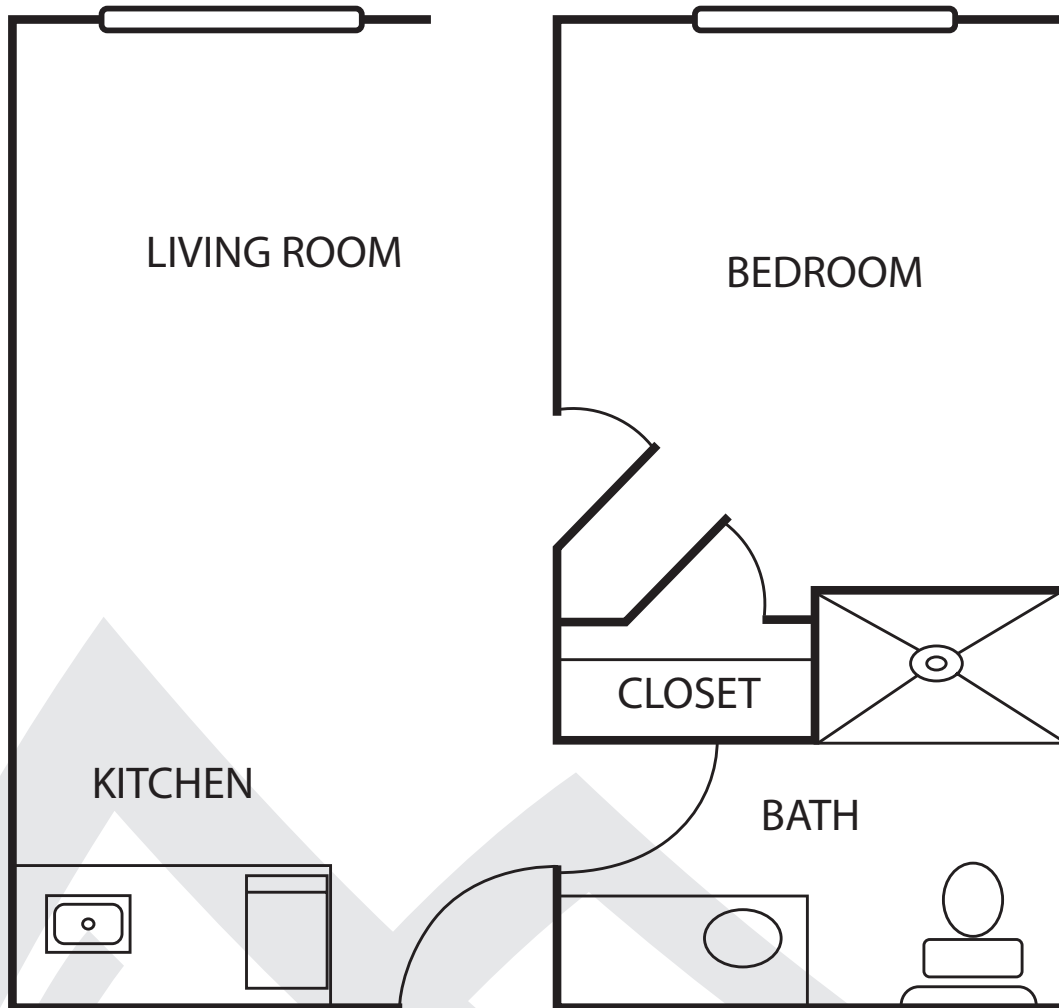

Floor Plan

Independent Living | Assisted Living One-Bedroom

502 Square Feet

1801 NE LOTUS DRIVE | BEND, OR 97701

541-389-0046

WWW.CASCADESOFBEND.COM

The Difference Between Living and Living Well

Floor Plan

Independent Living | Assisted Living Two-Bedroom

670 Square Feet

1801 NE LOTUS DRIVE | BEND, OR 97701

541-389-0046

WWW.CASCADESOFBEND.COM

The Difference Between Living and Living Well