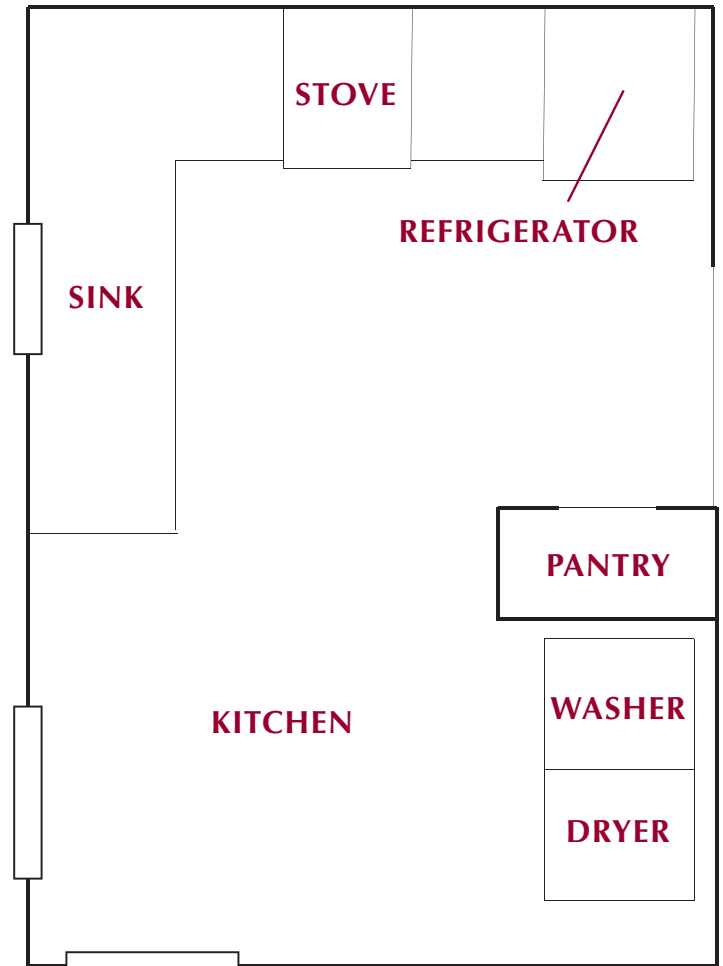

# Independent Living Floor Plans

**Garden Villa**  
1,150 Sq. Ft.

**Garden Villa**  
1,150 Sq. Ft.

Independent Living • Assisted Living • Memory Care  
The Difference Between Living and Living Well

415 Sierra College Drive • Grass Valley, CA 95945  
530-272-8002 • [www.CascadesOfGrassValley.com](http://www.CascadesOfGrassValley.com)