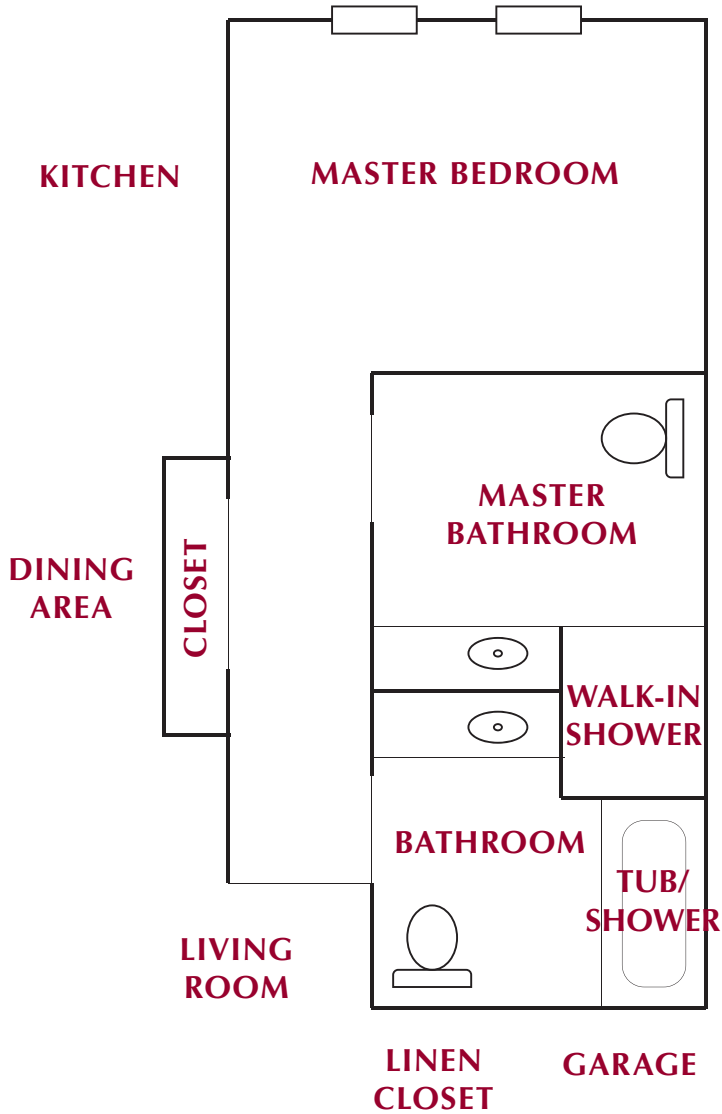

# Independent Living Floor Plans

# Independent Living Floor Plans

**Garden Villa**  
1,150 Sq. Ft.

**Garden Villa**  
1,150 Sq. Ft.

Independent Living • Assisted Living • Memory Care  
The Difference Between Living and Living Well

415 Sierra College Drive • Grass Valley, CA 95945  
530-272-8002 • [www.CascadesOfGrassValley.com](http://www.CascadesOfGrassValley.com)