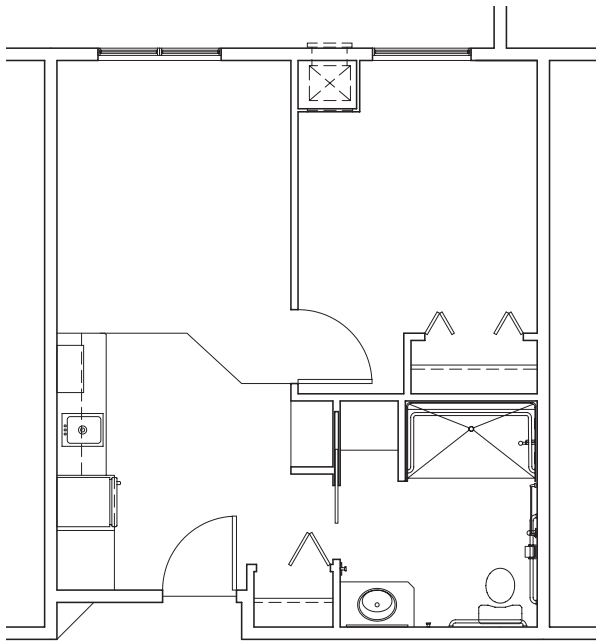

Assisted Living Floor Plan Options

The Whitney
Studio • 379 square feet

The Ashton
Studio • 479 square feet

The Montero
Studio - End Unit
479 square feet

For additional information,
call us today at **775-424-5400**
or visit our website at
www.CascadesofTheSierra.com.

The Difference Between Living and Living Well

The Sequoia
One-Bedroom • 473 square feet

The Zephyr
One-Bedroom • 571 square feet

The Bonita
One-Bedroom • 872 square feet

The Vista
Two-Bedroom • 872 square feet