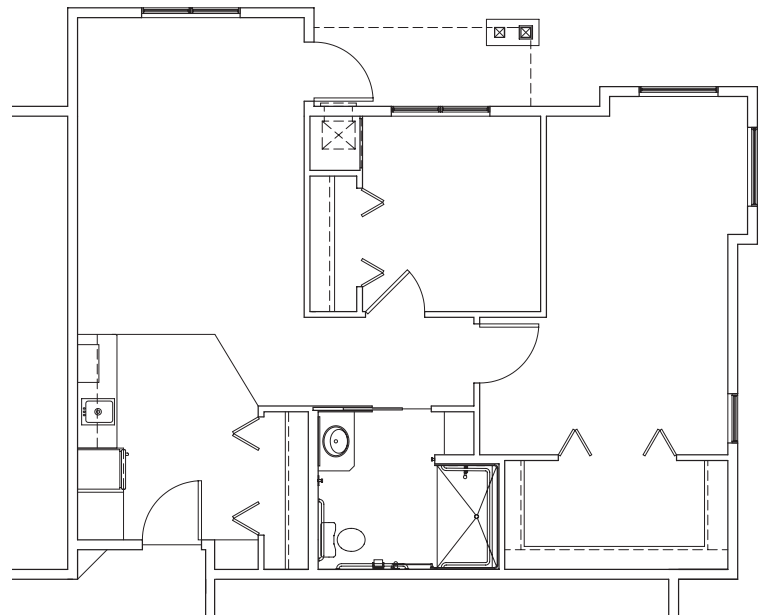

Assisted Living Floor Plan Options

The Whitney
Studio • 379 square feet

The Ashton
Studio • 479 square feet

The Montero
Studio - End Unit
479 square feet

For additional information,
call us today at **775-424-5400**
or visit our website at
www.CascadesofTheSierra.com.

The Difference Between Living and Living Well

The Sequoia
One-Bedroom • 473 square feet

The Zephyr
One-Bedroom • 571 square feet

The Bonita
One-Bedroom • 872 square feet

The Vista
Two-Bedroom • 872 square feet