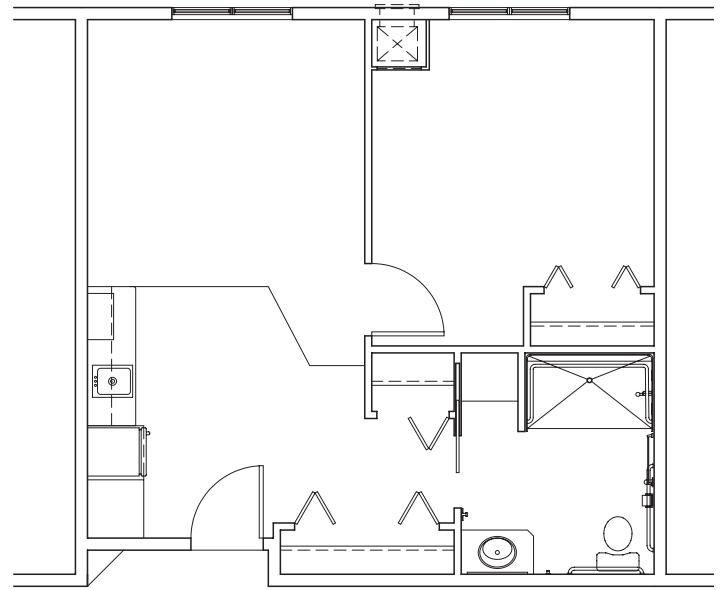

Assisted Living Floor Plan Options

The Whitney
Studio • 379 square feet

The Ashton
Studio • 479 square feet

The Montero
Studio - End Unit
479 square feet

For additional information,
call us today at **775-424-5400**
or visit our website at
www.CascadesofTheSierra.com.

The Difference Between Living and Living Well

The Sequoia
One-Bedroom • 473 square feet

The Zephyr
One-Bedroom • 571 square feet

The Bonita
One-Bedroom • 872 square feet

The Vista
Two-Bedroom • 872 square feet