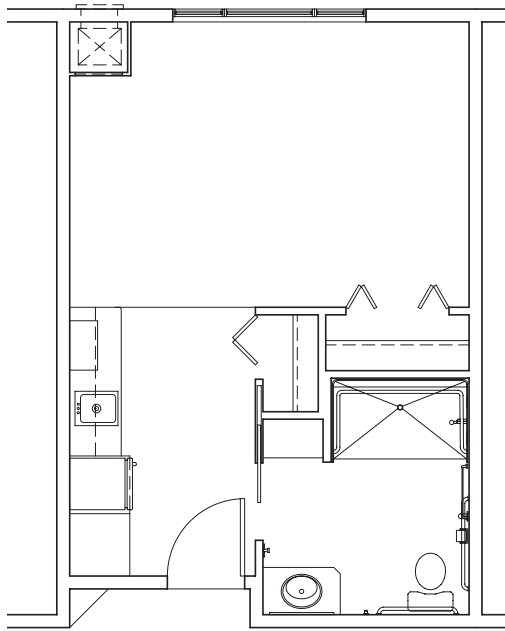

Assisted Living Floor Plan Options

The Whitney
Studio • 379 square feet

The Ashton
Studio • 479 square feet

The Montero
Studio - End Unit
479 square feet

For additional information,
call us today at **775-424-5400**
or visit our website at
www.CascadesofTheSierra.com.

The Difference Between Living and Living Well

The Sequoia
One-Bedroom • 473 square feet

The Zephyr
One-Bedroom • 571 square feet

The Bonita
One-Bedroom • 872 square feet

The Vista
Two-Bedroom • 872 square feet