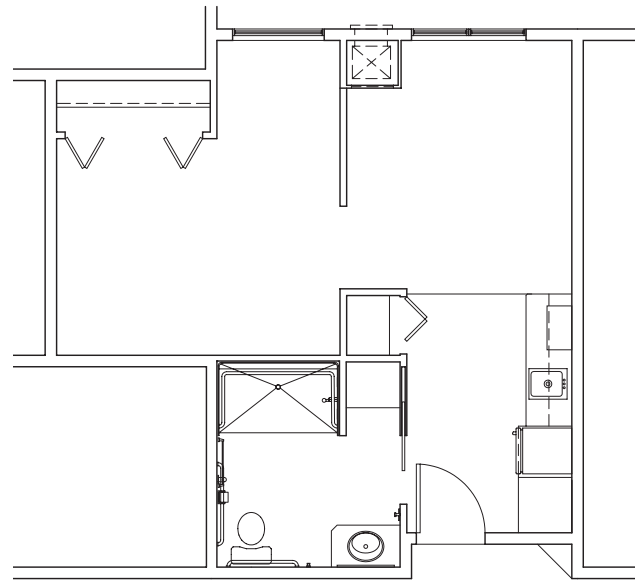

Assisted Living Floor Plan Options

The Whitney
Studio • 379 square feet

The Ashton
Studio • 479 square feet

The Montero
Studio - End Unit
479 square feet

For additional information,
call us today at **775-424-5400**
or visit our website at
www.CascadesofTheSierra.com.

The Difference Between Living and Living Well

The Sequoia
One-Bedroom • 473 square feet

The Zephyr
One-Bedroom • 571 square feet

The Bonita
One-Bedroom • 872 square feet

The Vista
Two-Bedroom • 872 square feet