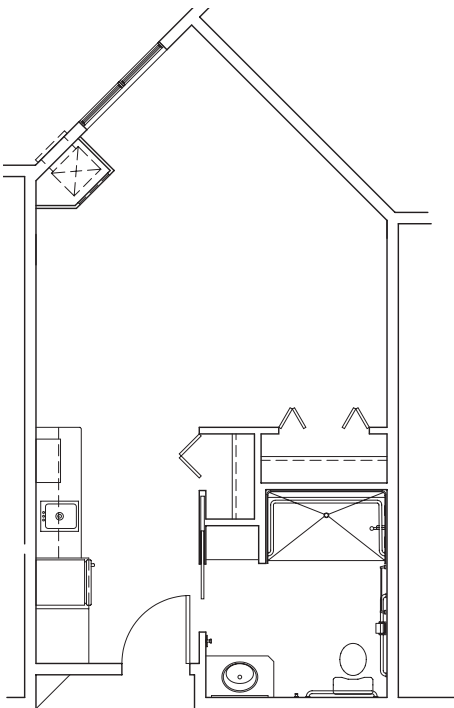

Assisted Living Floor Plan Options

The Whitney
Studio • 379 square feet

The Ashton
Studio • 479 square feet

The Montero
Studio - End Unit
479 square feet

For additional information,
call us today at **775-424-5400**
or visit our website at
www.CascadesofTheSierra.com.

The Difference Between Living and Living Well

The Sequoia
One-Bedroom • 473 square feet

The Zephyr
One-Bedroom • 571 square feet

The Bonita
One-Bedroom • 872 square feet

The Vista
Two-Bedroom • 872 square feet