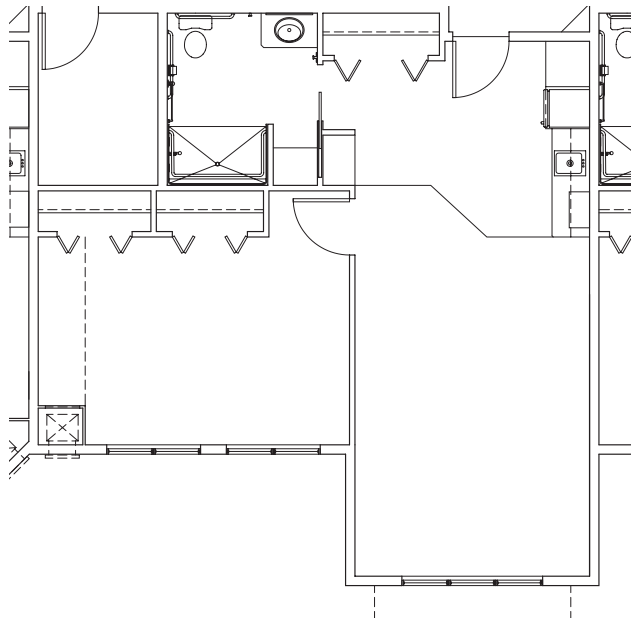

Assisted Living Floor Plan Options

The Whitney
Studio • 379 square feet

The Ashton
Studio • 479 square feet

The Montero
Studio - End Unit
479 square feet

For additional information,
call us today at **775-424-5400**
or visit our website at
www.CascadesofTheSierra.com.

The Difference Between Living and Living Well

The Sequoia
One-Bedroom • 473 square feet

The Zephyr
One-Bedroom • 571 square feet

The Bonita
One-Bedroom • 872 square feet

The Vista
Two-Bedroom • 872 square feet