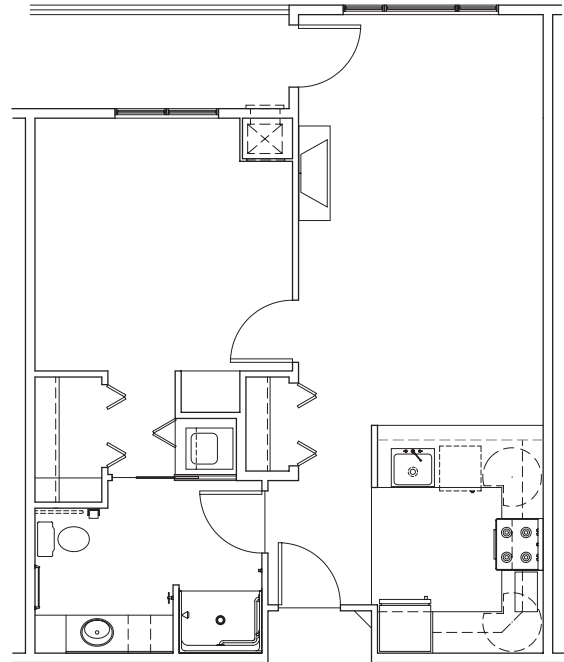

Independent Living Floor Plan Options

The Santa Anita
One-Bedroom • 656 square feet

The Caldera
One-Bedroom • 719 square feet

For additional information,
call us today at **775-424-5400** or visit
our website at www.CascadesofTheSierra.com.

The Difference Between Living and Living Well

The Tahoma
One-Bedroom
809 square feet

The McCarran
One-Bedroom • 811 square feet

The Promedio
One-Bedroom • 831 square feet

The Verdi
One-Bedroom with Den • 858 square feet

The Kirkwood
Two-Bedroom • 966 square feet

The Lassen
Two-Bedroom
975 square feet

The Sparks
Two-Bedroom • 1,015 square feet

The Sierra
Two-Bedroom • 1,143 square feet

The Tahoe
Two-Bedroom
1,296 square feet