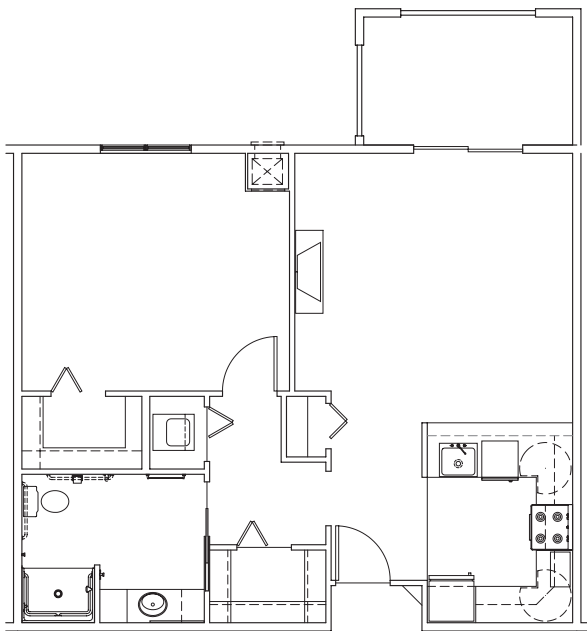

Independent Living Floor Plan Options

The Santa Anita
One-Bedroom • 656 square feet

The Caldera
One-Bedroom • 719 square feet

For additional information,
call us today at **775-424-5400** or visit
our website at www.CascadesofTheSierra.com.

The Difference Between Living and Living Well

The Tahoma
One-Bedroom
809 square feet

The McCarran
One-Bedroom • 811 square feet

The Promedio
One-Bedroom • 831 square feet

The Verdi
One-Bedroom with Den • 858 square feet

The Kirkwood
Two-Bedroom • 966 square feet

The Lassen
Two-Bedroom
975 square feet

The Sparks
Two-Bedroom • 1,015 square feet

The Sierra
Two-Bedroom • 1,143 square feet

The Tahoe
Two-Bedroom
1,296 square feet