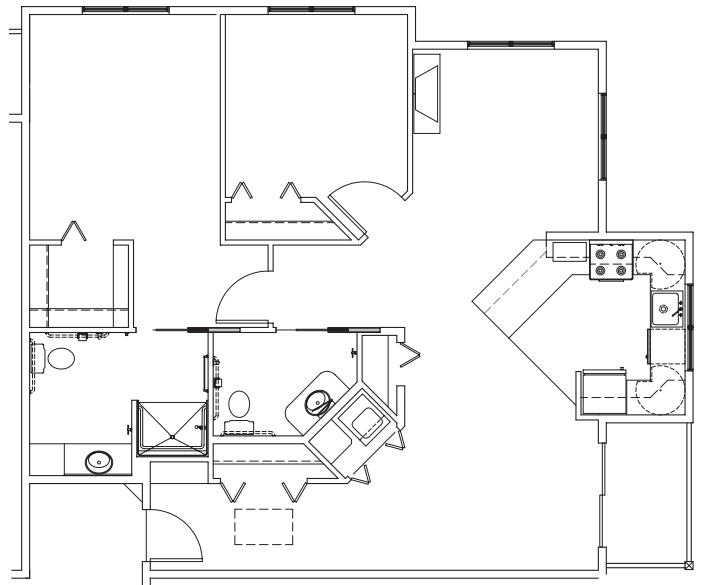

Independent Living Floor Plan Options

The Santa Anita
One-Bedroom • 656 square feet

The Caldera
One-Bedroom • 719 square feet

For additional information,
call us today at **775-424-5400** or visit
our website at www.CascadesofTheSierra.com.

The Difference Between Living and Living Well

The Tahoma
One-Bedroom
809 square feet

The McCarran
One-Bedroom • 811 square feet

The Promedio
One-Bedroom • 831 square feet

The Verdi
One-Bedroom with Den • 858 square feet

The Kirkwood
Two-Bedroom • 966 square feet

The Lassen
Two-Bedroom
975 square feet

The Sparks
Two-Bedroom • 1,015 square feet

The Sierra
Two-Bedroom • 1,143 square feet

The Tahoe
Two-Bedroom
1,296 square feet