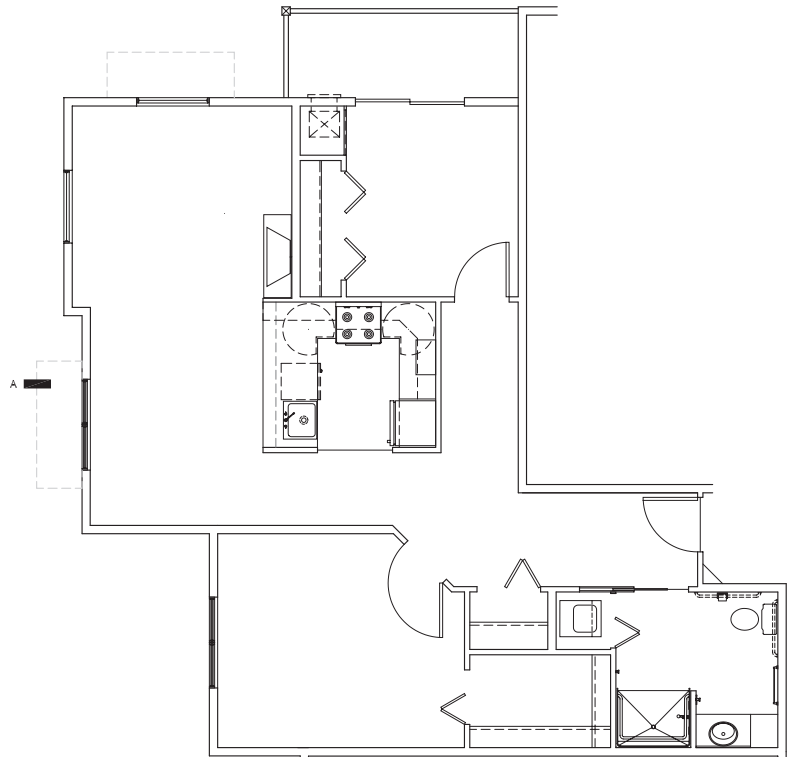

Independent Living Floor Plan Options

The Santa Anita
One-Bedroom • 656 square feet

The Caldera
One-Bedroom • 719 square feet

For additional information,
call us today at **775-424-5400** or visit
our website at www.CascadesofTheSierra.com.

The Difference Between Living and Living Well

The Tahoma
One-Bedroom
809 square feet

The McCarran
One-Bedroom • 811 square feet

The Promedio
One-Bedroom • 831 square feet

The Verdi
One-Bedroom with Den • 858 square feet

The Kirkwood
Two-Bedroom • 966 square feet

The Lassen
Two-Bedroom
975 square feet

The Sparks
Two-Bedroom • 1,015 square feet

The Sierra
Two-Bedroom • 1,143 square feet

The Tahoe
Two-Bedroom
1,296 square feet