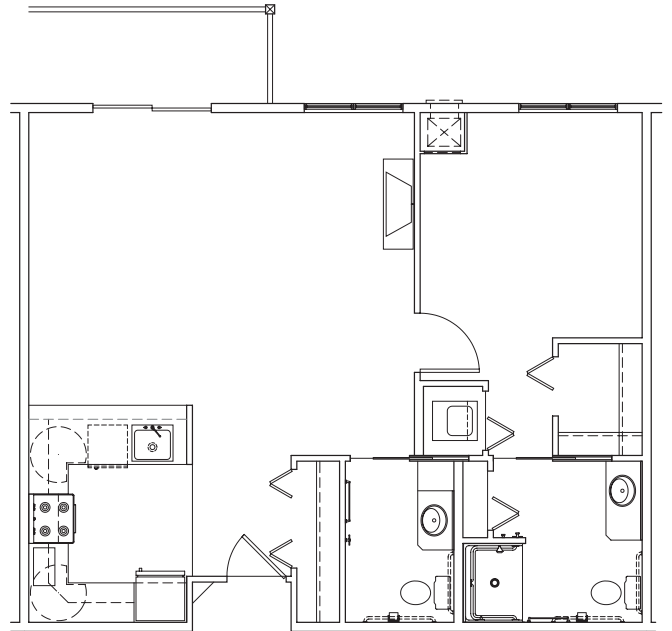

Independent Living Floor Plan Options

The Santa Anita
One-Bedroom • 656 square feet

The Caldera
One-Bedroom • 719 square feet

For additional information,
call us today at **775-424-5400** or visit
our website at www.CascadesofTheSierra.com.

The Difference Between Living and Living Well

The Tahoma
One-Bedroom
809 square feet

The McCarran
One-Bedroom • 811 square feet

The Promedio
One-Bedroom • 831 square feet

The Verdi
One-Bedroom with Den • 858 square feet

The Kirkwood
Two-Bedroom • 966 square feet

The Lassen
Two-Bedroom
975 square feet

The Sparks
Two-Bedroom • 1,015 square feet

The Sierra
Two-Bedroom • 1,143 square feet

The Tahoe
Two-Bedroom
1,296 square feet