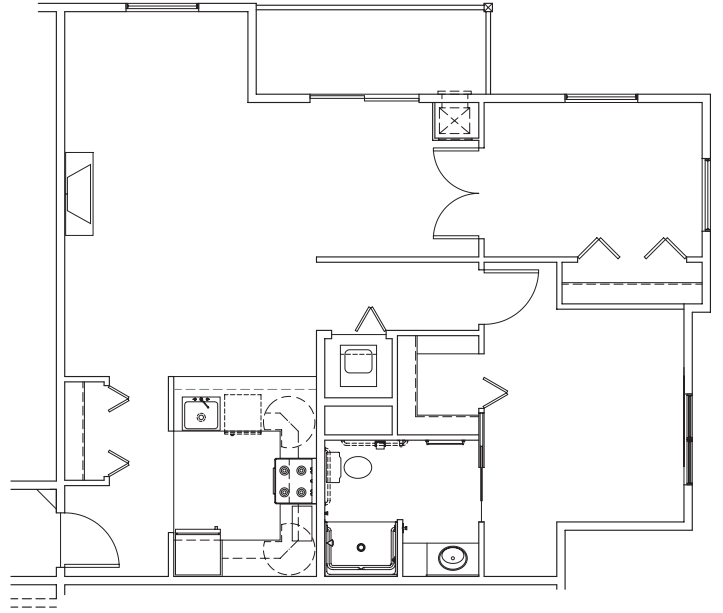

Independent Living Floor Plan Options

The Santa Anita
One-Bedroom • 656 square feet

The Caldera
One-Bedroom • 719 square feet

For additional information,
call us today at **775-424-5400** or visit
our website at www.CascadesofTheSierra.com.

The Difference Between Living and Living Well

The Tahoma
One-Bedroom
809 square feet

The McCarran
One-Bedroom • 811 square feet

The Promedio
One-Bedroom • 831 square feet

The Verdi
One-Bedroom with Den • 858 square feet

The Kirkwood
Two-Bedroom • 966 square feet

The Lassen
Two-Bedroom
975 square feet

The Sparks
Two-Bedroom • 1,015 square feet

The Sierra
Two-Bedroom • 1,143 square feet

The Tahoe
Two-Bedroom
1,296 square feet