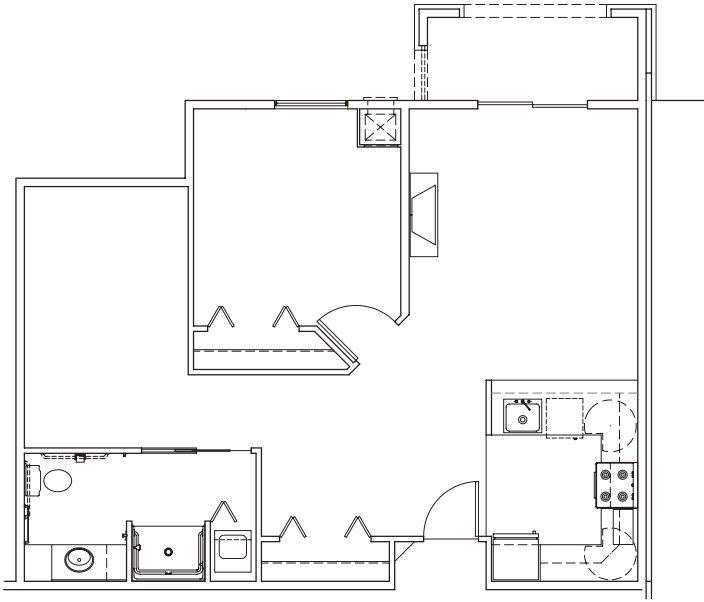

Independent Living Floor Plan Options

The Santa Anita
One-Bedroom • 656 square feet

The Caldera
One-Bedroom • 719 square feet

For additional information,
call us today at **775-424-5400** or visit
our website at www.CascadesofTheSierra.com.

The Difference Between Living and Living Well

The Tahoma
One-Bedroom
809 square feet

The McCarran
One-Bedroom • 811 square feet

The Promedio
One-Bedroom • 831 square feet

The Verdi
One-Bedroom with Den • 858 square feet

The Kirkwood
Two-Bedroom • 966 square feet

The Lassen
Two-Bedroom
975 square feet

The Sparks
Two-Bedroom • 1,015 square feet

The Sierra
Two-Bedroom • 1,143 square feet

The Tahoe
Two-Bedroom
1,296 square feet