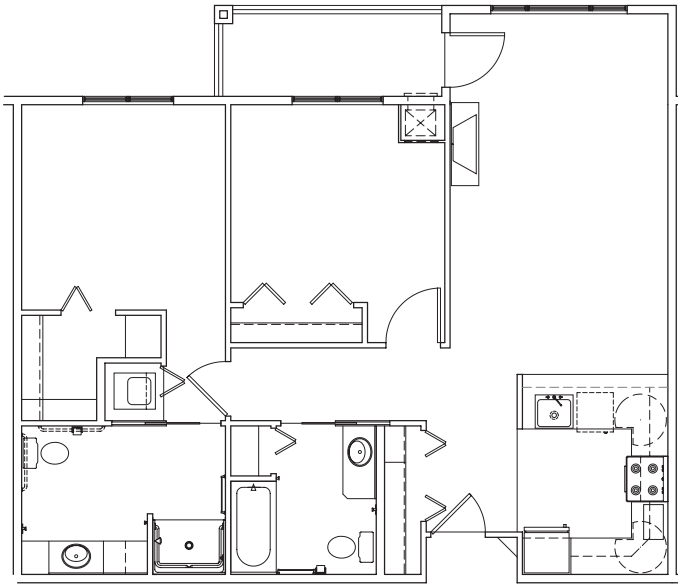

Independent Living Floor Plan Options

The Santa Anita
One-Bedroom • 656 square feet

The Caldera
One-Bedroom • 719 square feet

For additional information,
call us today at **775-424-5400** or visit
our website at www.CascadesofTheSierra.com.

The Difference Between Living and Living Well

The Tahoma
One-Bedroom
809 square feet

The McCarran
One-Bedroom • 811 square feet

The Promedio
One-Bedroom • 831 square feet

The Verdi
One-Bedroom with Den • 858 square feet

The Kirkwood
Two-Bedroom • 966 square feet

The Lassen
Two-Bedroom
975 square feet

The Sparks
Two-Bedroom • 1,015 square feet

The Sierra
Two-Bedroom • 1,143 square feet

The Tahoe
Two-Bedroom
1,296 square feet