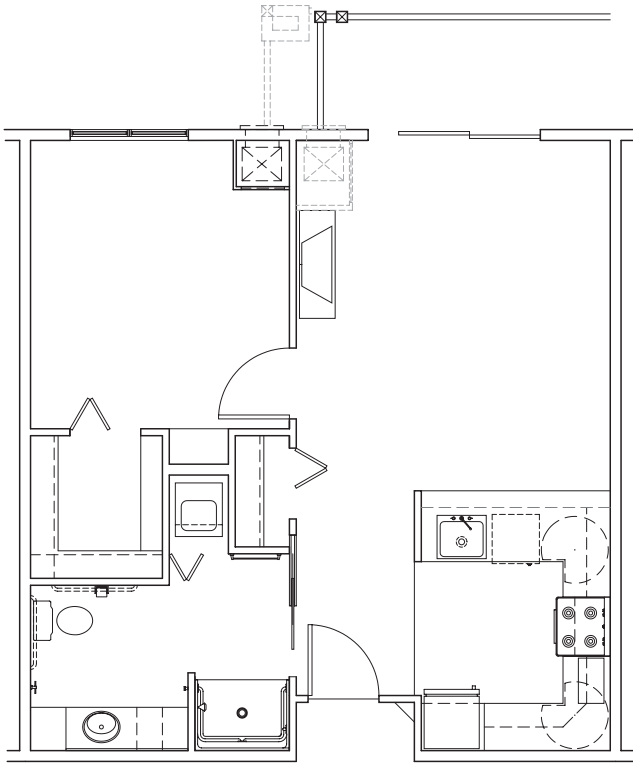

Independent Living Floor Plan Options

The Santa Anita
One-Bedroom • 656 square feet

The Caldera
One-Bedroom • 719 square feet

For additional information,
call us today at **775-424-5400** or visit
our website at www.CascadesofTheSierra.com.

The Difference Between Living and Living Well

The Tahoma
One-Bedroom
809 square feet

The McCarran
One-Bedroom • 811 square feet

The Promedio
One-Bedroom • 831 square feet

The Verdi
One-Bedroom with Den • 858 square feet

The Kirkwood
Two-Bedroom • 966 square feet

The Lassen
Two-Bedroom
975 square feet

The Sparks
Two-Bedroom • 1,015 square feet

The Sierra
Two-Bedroom • 1,143 square feet

The Tahoe
Two-Bedroom
1,296 square feet