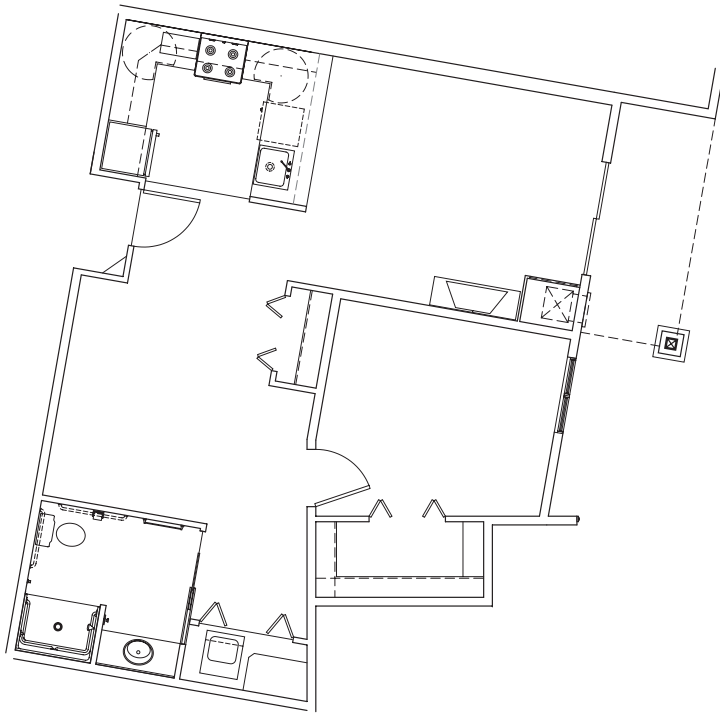

Independent Living Floor Plan Options

The Santa Anita
One-Bedroom • 656 square feet

The Caldera
One-Bedroom • 719 square feet

For additional information,
call us today at **775-424-5400** or visit
our website at www.CascadesofTheSierra.com.

The Difference Between Living and Living Well

The Tahoma
One-Bedroom
809 square feet

The McCarran
One-Bedroom • 811 square feet

The Promedio
One-Bedroom • 831 square feet

The Verdi
One-Bedroom with Den • 858 square feet

The Kirkwood
Two-Bedroom • 966 square feet

The Lassen
Two-Bedroom
975 square feet

The Sparks
Two-Bedroom • 1,015 square feet

The Sierra
Two-Bedroom • 1,143 square feet

The Tahoe
Two-Bedroom
1,296 square feet