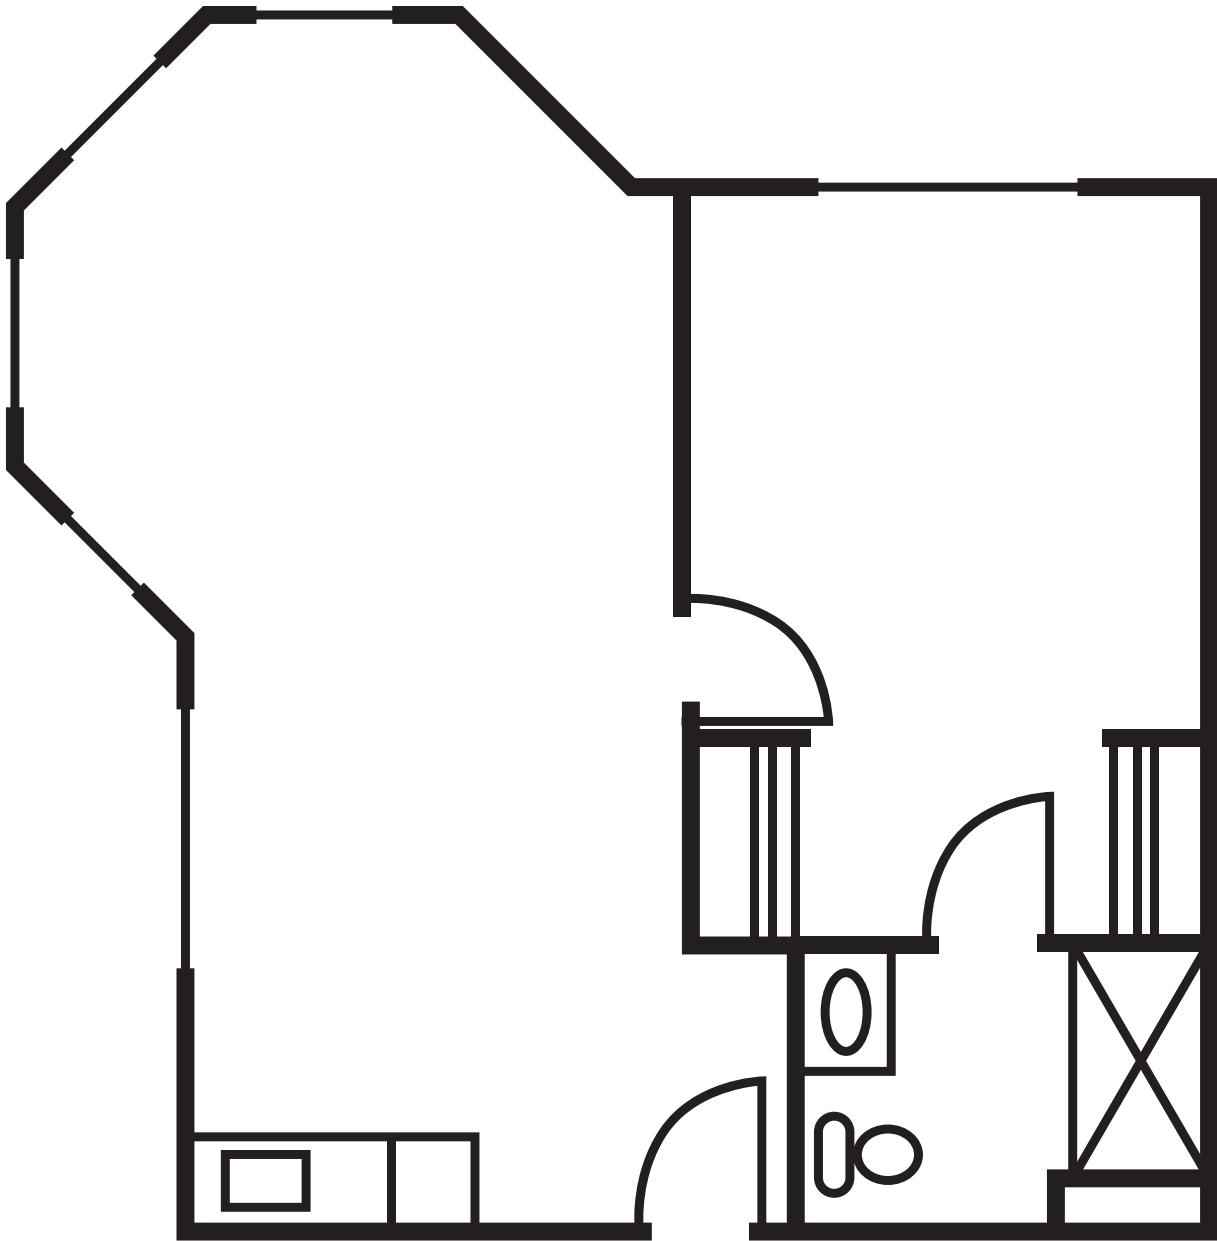

One-Bedroom – Unit B3

689 Sq. Ft.

541-474-0200 | WWW.CASCADESOFGRANTSPASS.COM
1420 REDWOOD CIRCLE | GRANTS PASS, OR 97527

The Difference Between Living and Living Well