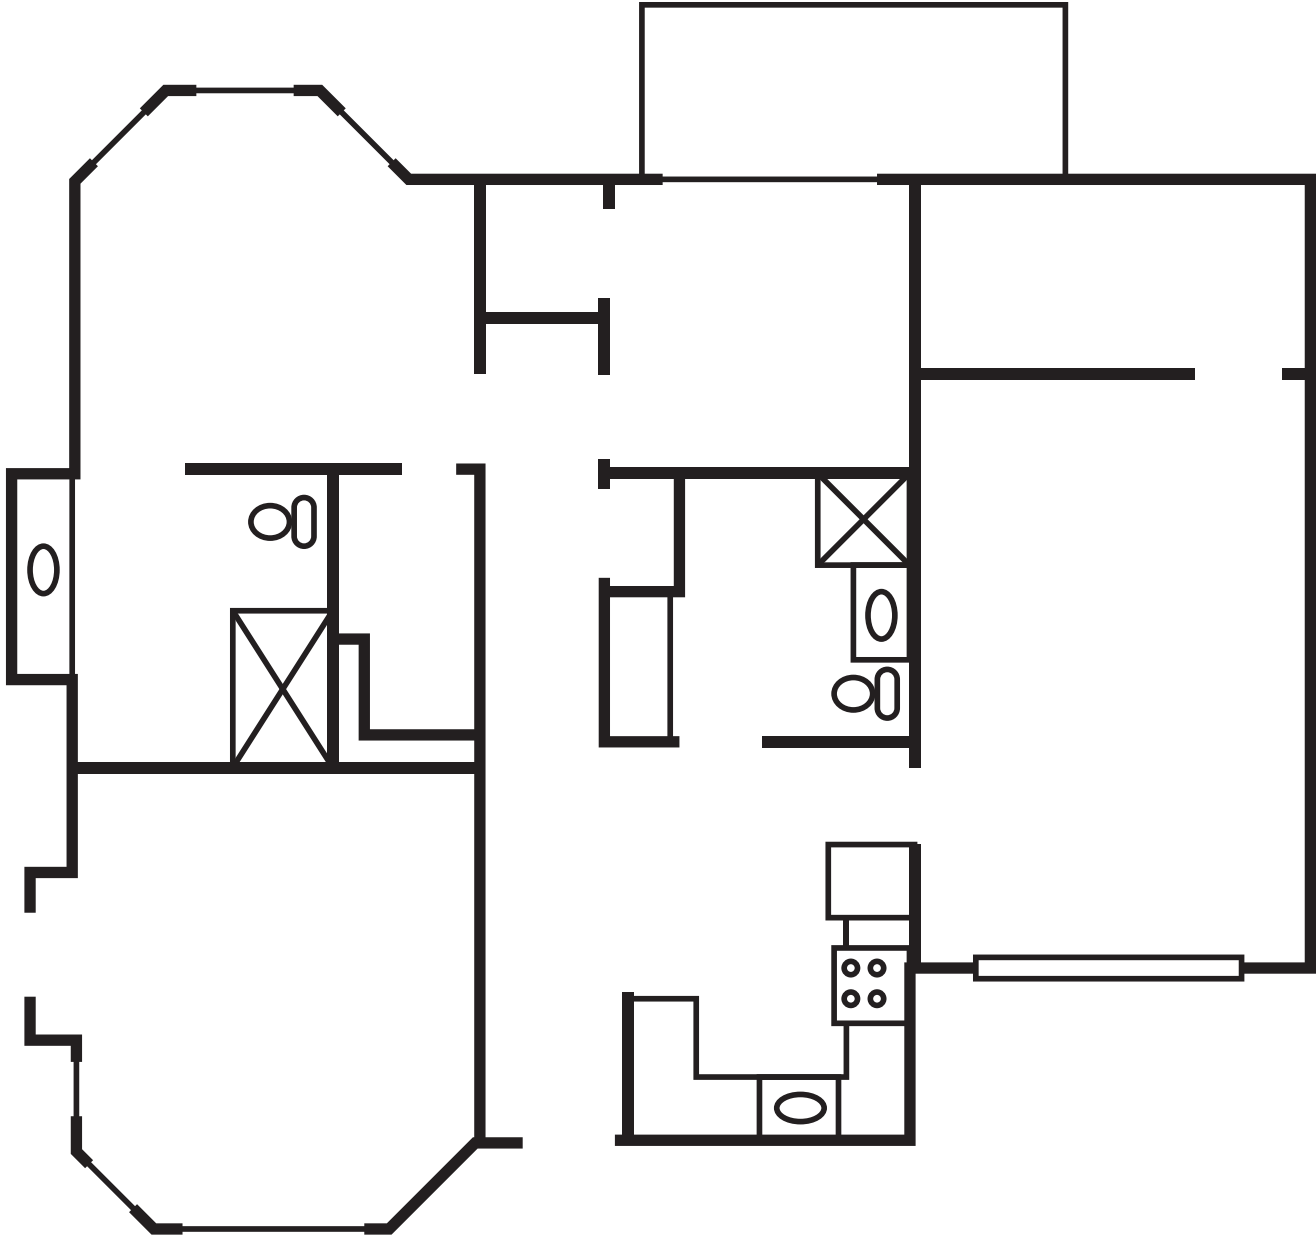

Deluxe Cottage

1,053 Sq. Ft.

541-474-0200 | WWW.CASCADESOFGRANTSPASS.COM
1420 REDWOOD CIRCLE | GRANTS PASS, OR 97527

The Difference Between Living and Living Well