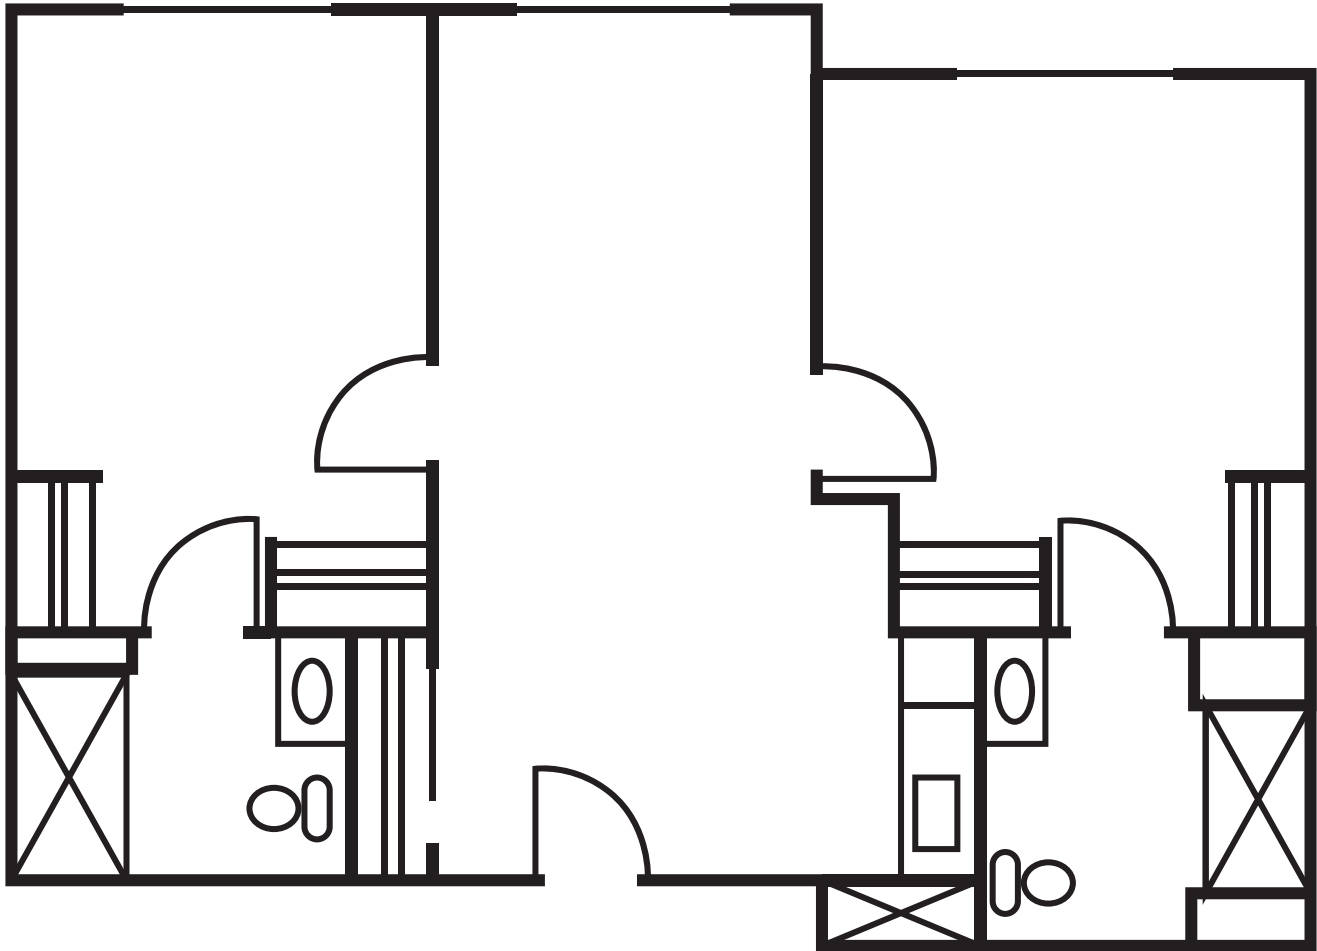

Apartment

Deluxe Two-Bedroom – 977 Sq. Ft.

541-479-1284 | WWW.CASCADESOFGRANTSPASS.COM
1357 REDWOOD CIRCLE | GRANTS PASS, OR 97527

The Difference Between Living and Living Well