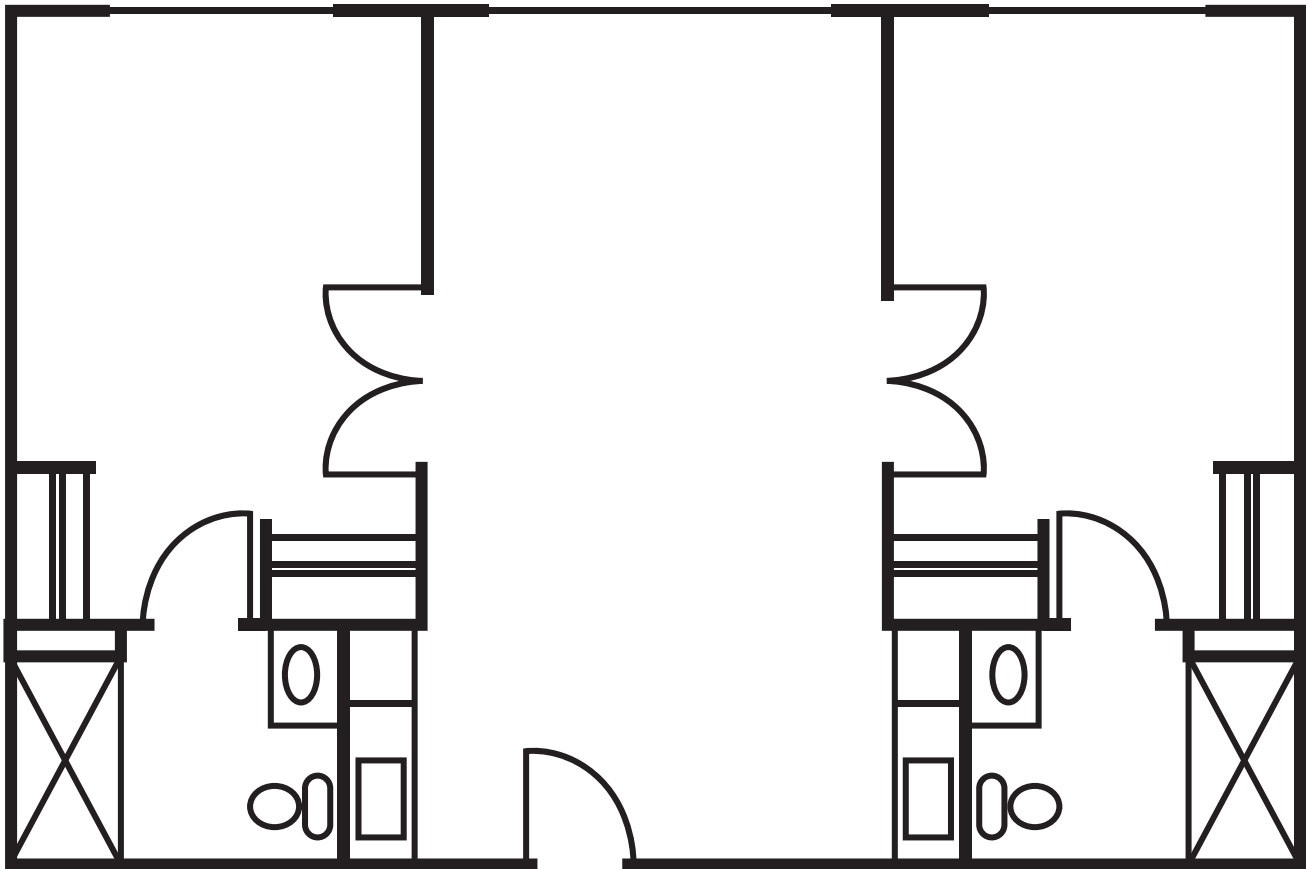

One-Bedroom – Unit B2

600 Sq. Ft.

541-479-1284 | WWW.CASCADESOFGRANTSPASS.COM
1357 REDWOOD CIRCLE | GRANTS PASS, OR 97527

The Difference Between Living and Living Well

Apartment

Two-Bedroom – 925 Sq. Ft.

541-479-1284 | WWW.CASCADESOFGRANTSPASS.COM
1357 REDWOOD CIRCLE | GRANTS PASS, OR 97527