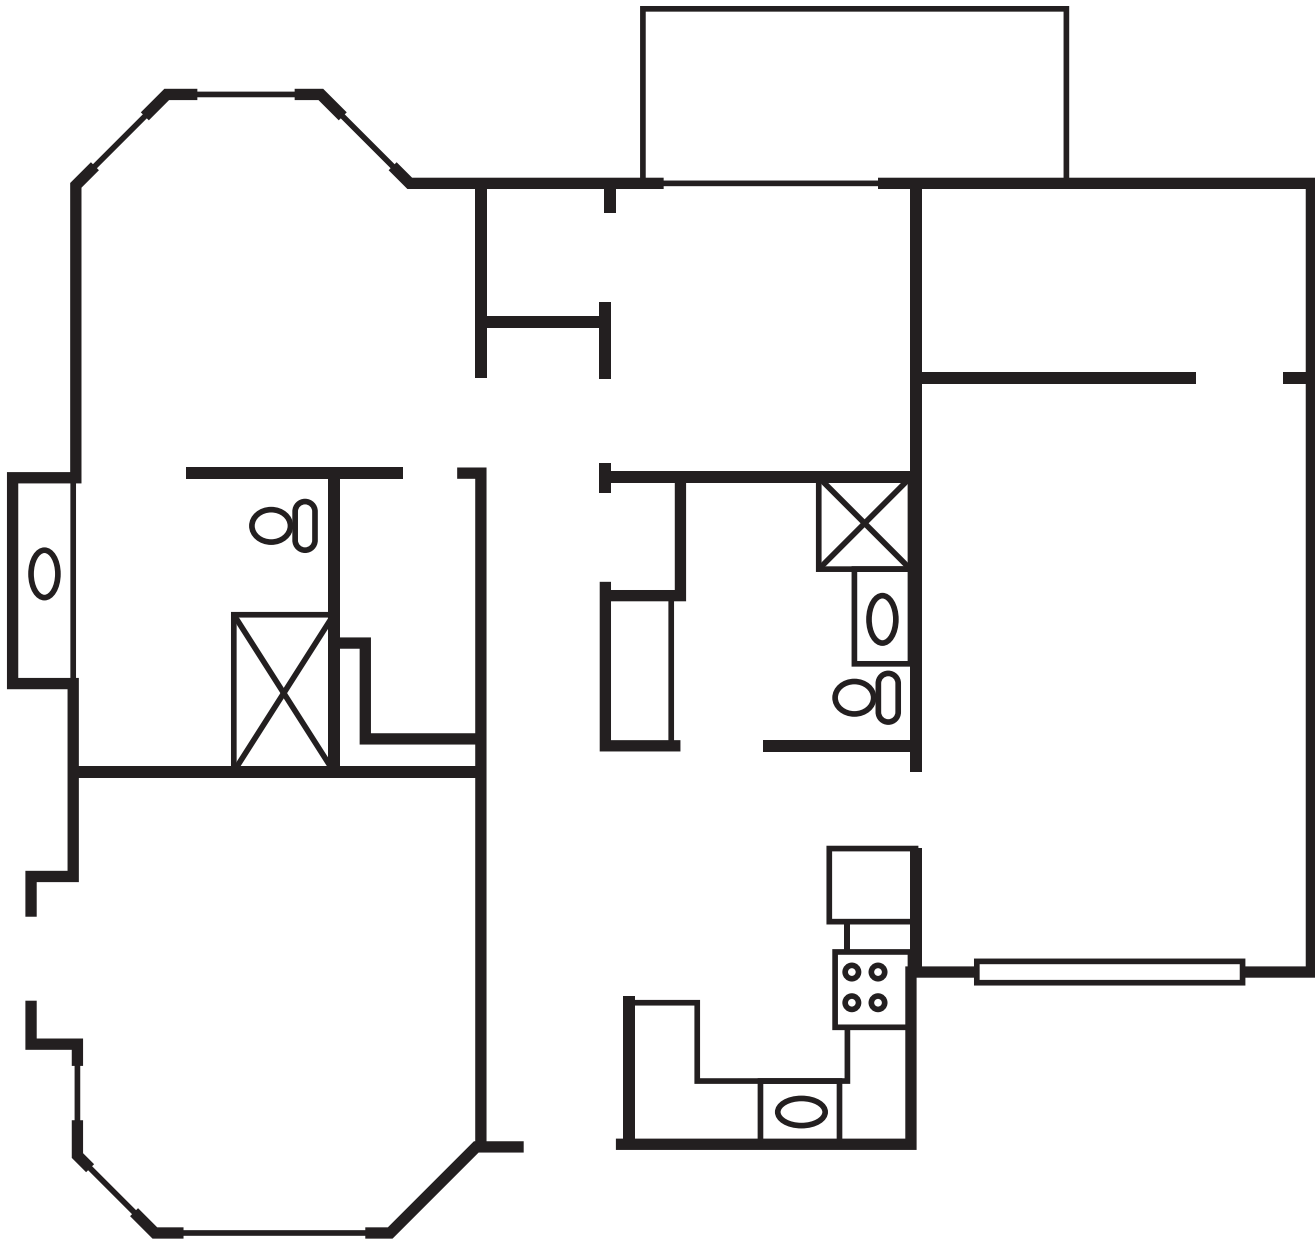

Standard Cottage

863 Sq. Ft.

541-479-1284 | WWW.CASCADESOFGRANTSPASS.COM
1357 REDWOOD CIRCLE | GRANTS PASS, OR 97527

The Difference Between Living and Living Well

Deluxe Cottage

1,053 Sq. Ft.

541-479-1284 | WWW.CASCADESOFGRANTSPASS.COM
1357 REDWOOD CIRCLE | GRANTS PASS, OR 97527