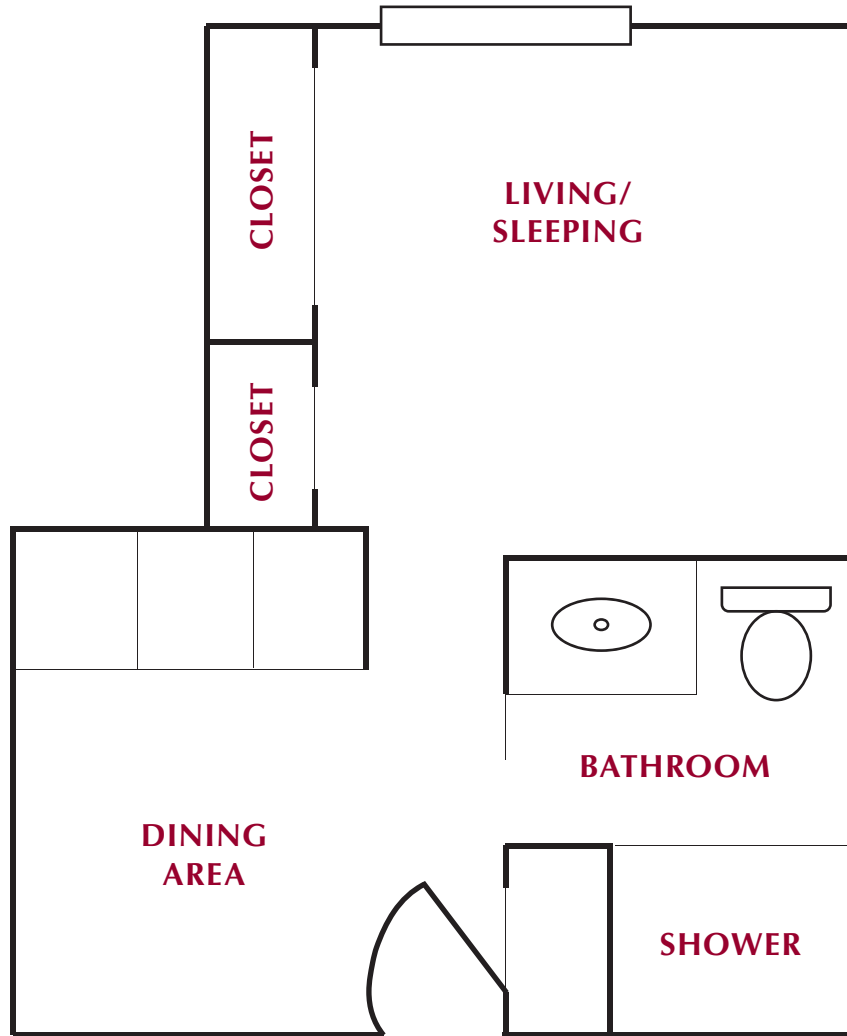

Floor Plans

One-Bedroom Apartment 470 Sq. Ft.

The Difference Between Living and Living Well

2290 Inland Drive • North Bend, OR 97459
541-756-0176 • www.InlandPointRetirement.com

The Difference Between Living and Living Well

Floor Plans

Studio Apartment 375 Sq. Ft.

The Difference Between Living and Living Well

2290 Inland Drive • North Bend, OR 97459
541-756-0176 • www.InlandPointRetirement.com

The Difference Between Living and Living Well