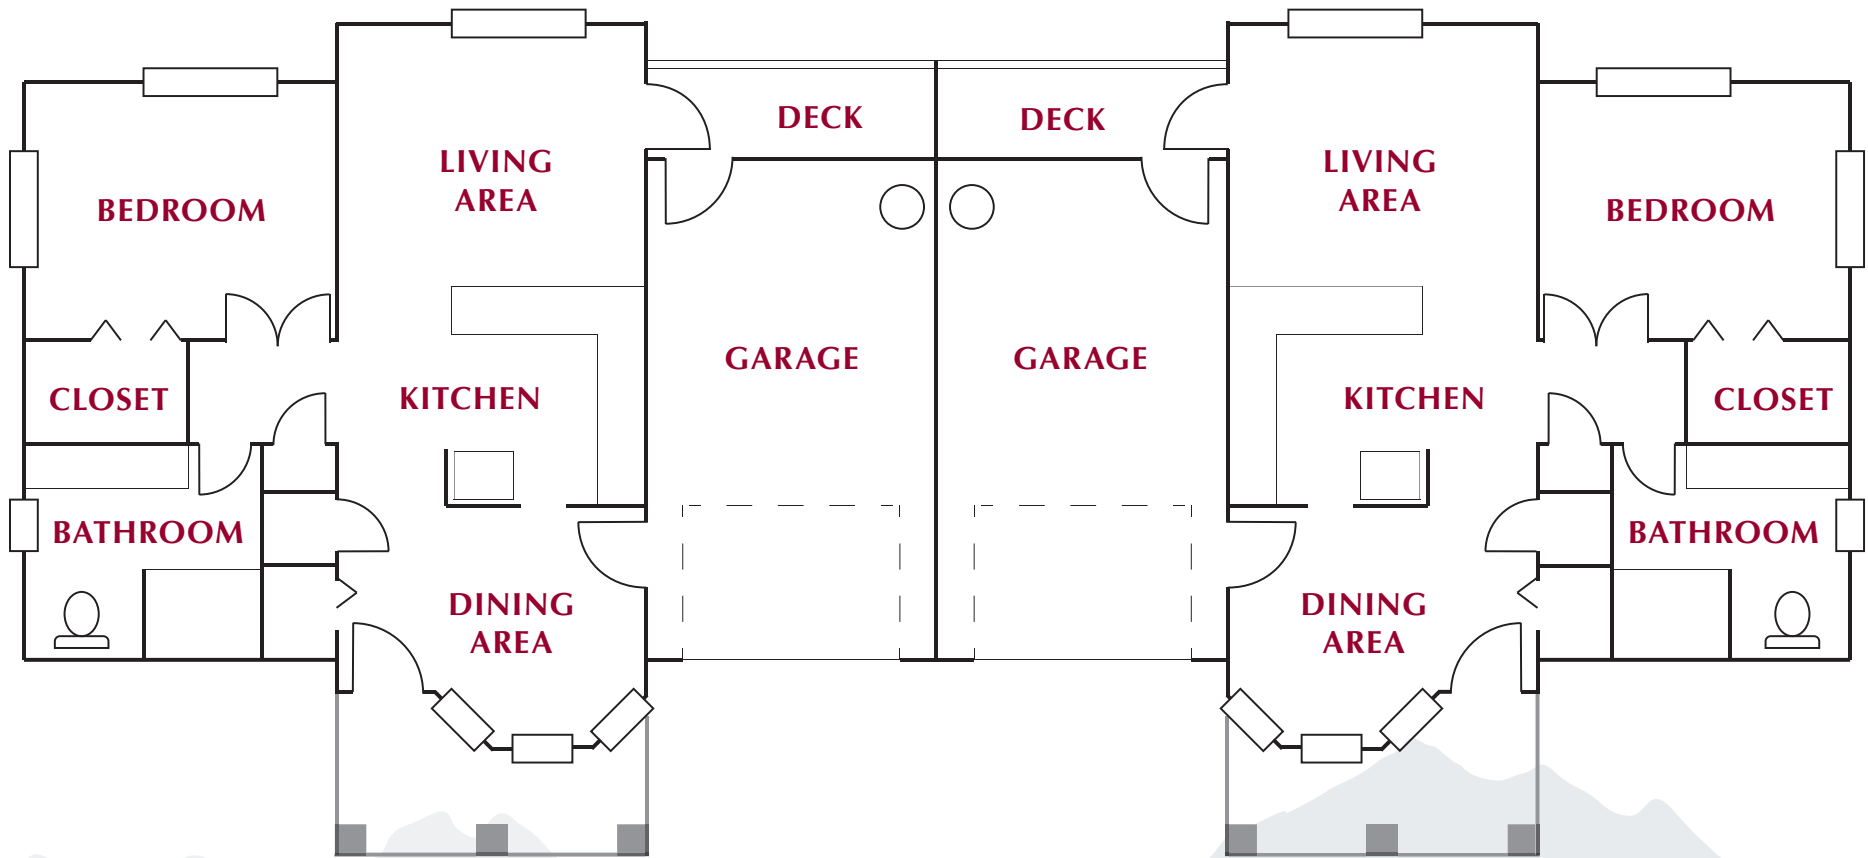

# Floor Plans

## One-Bedroom Cottage 778 Sq. Ft.

*The Difference Between Living and Living Well*

2290 Inland Drive • North Bend, OR 97459  
541-756-0176 • [www.InlandPointRetirement.com](http://www.InlandPointRetirement.com)