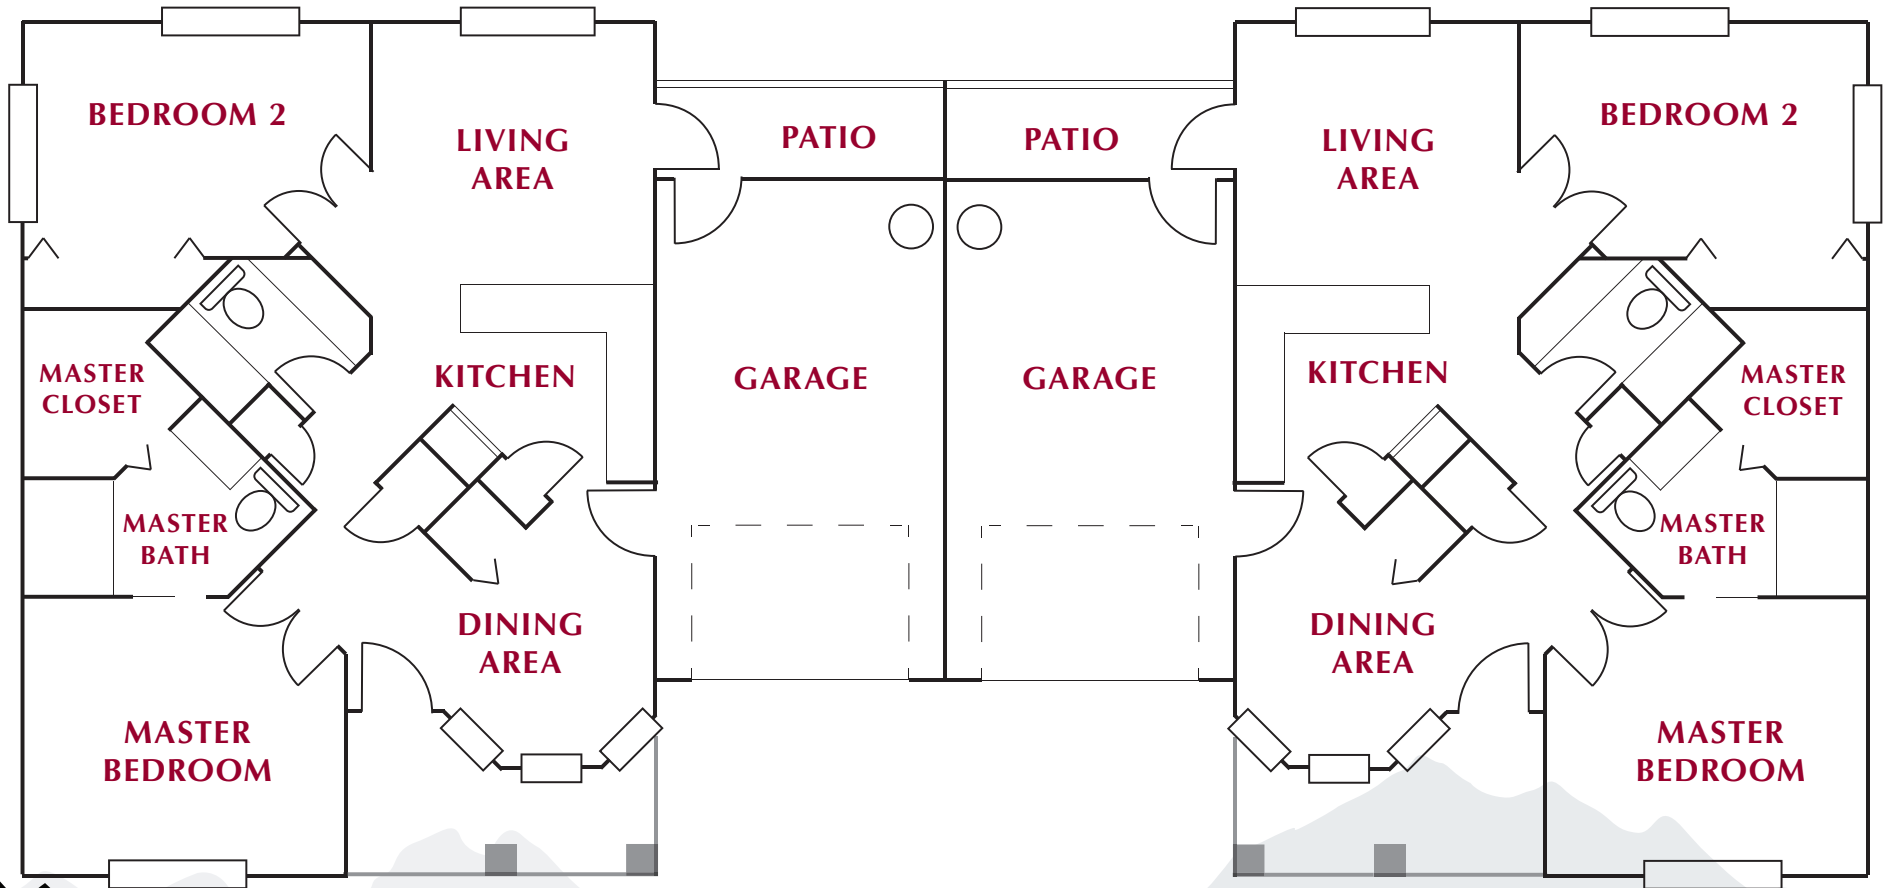

Floor Plans

Two-Bedroom Cottage 1,042 Sq. Ft.

Inland Point
Retirement Community

The Difference Between Living and Living Well

2290 Inland Drive • North Bend, OR 97459
541-756-0176 • www.InlandPointRetirement.com

The Difference Between Living and Living Well