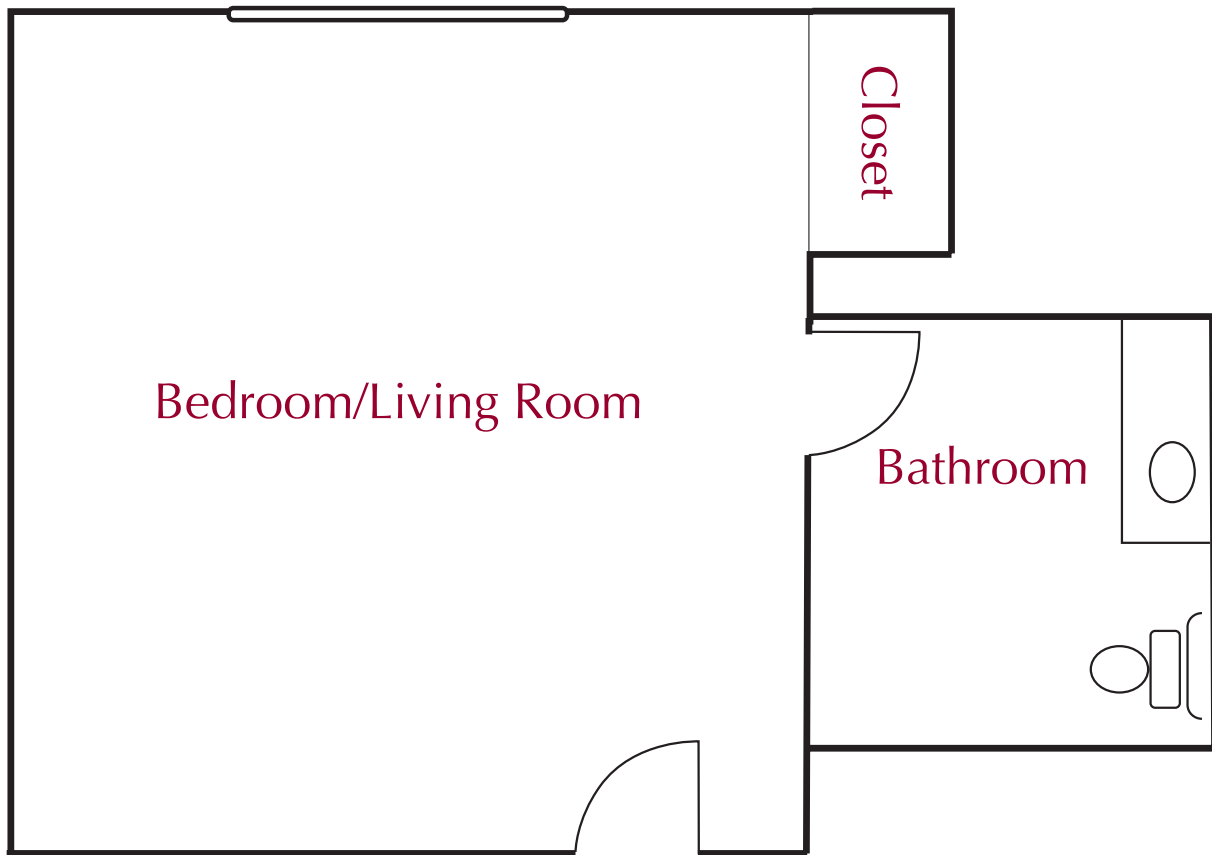

Semi-Private Suite

191 – 243 Sq. Ft.

Jefferson Lodge
Memory Care Community

The Difference Between Living and Living Well

664 SE Jefferson Street | Dallas, OR 97338 | 503-623-8104 | www.JeffersonLodgeMemoryCare.com

The Difference Between Living and Living Well

Private Suite

120 – 209 Sq. Ft.

Jefferson Lodge
Memory Care Community

The Difference Between Living and Living Well

664 SE Jefferson Street | Dallas, OR 97338 | 503-623-8104 | www.JeffersonLodgeMemoryCare.com