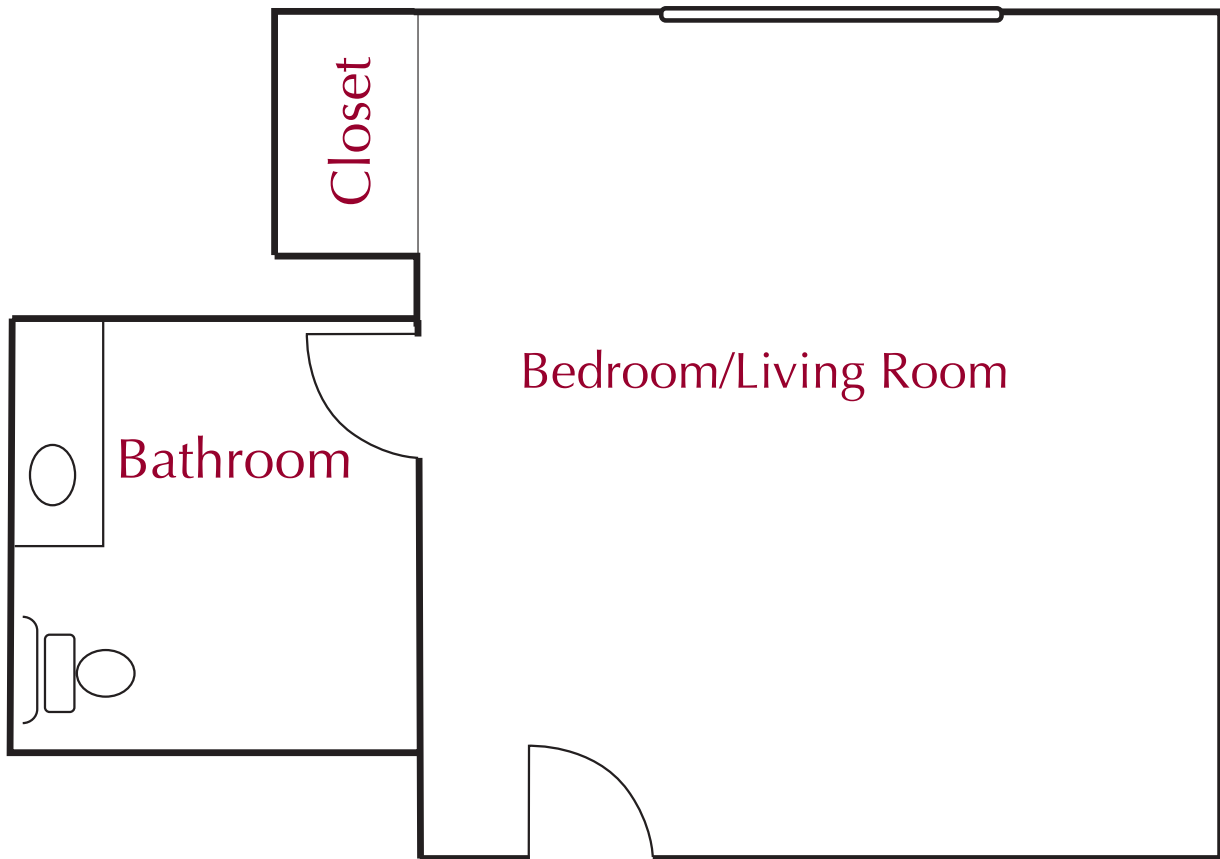

Semi-Private Suite

191 – 243 Sq. Ft.

Jefferson Lodge
Memory Care Community

The Difference Between Living and Living Well

664 SE Jefferson Street | Dallas, OR 97338 | 503-623-8104 | www.JeffersonLodgeMemoryCare.com

The Difference Between Living and Living Well

Private Suite

120 – 209 Sq. Ft.

Jefferson Lodge
Memory Care Community

The Difference Between Living and Living Well

664 SE Jefferson Street | Dallas, OR 97338 | 503-623-8104 | www.JeffersonLodgeMemoryCare.com