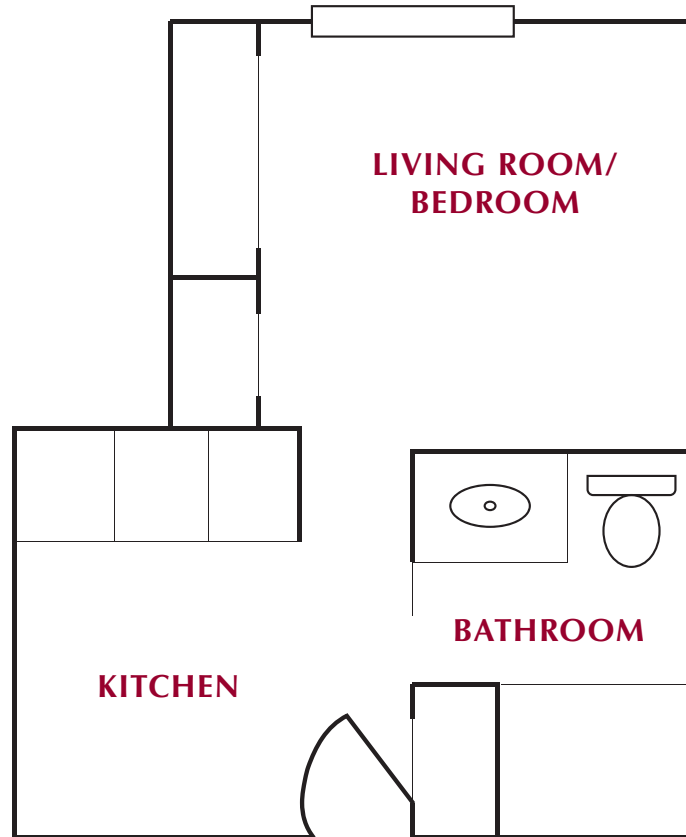

Assisted Living Floor Plans

One-Bedroom Apartment 471 Square Feet

**Parkland Village
Retirement Community**

The Difference Between Living and Living Well

3121 NE Cumulus Avenue • McMinnville, OR 97128
503-435-1499 • www.ParklandVillageRetirement.com

The Difference Between Living and Living Well

Assisted Living Floor Plans

Studio
375 Square Feet

Parkland Village
Retirement Community

The Difference Between Living and Living Well

3121 NE Cumulus Avenue • McMinnville, OR 97128
503-435-1499 • www.ParklandVillageRetirement.com