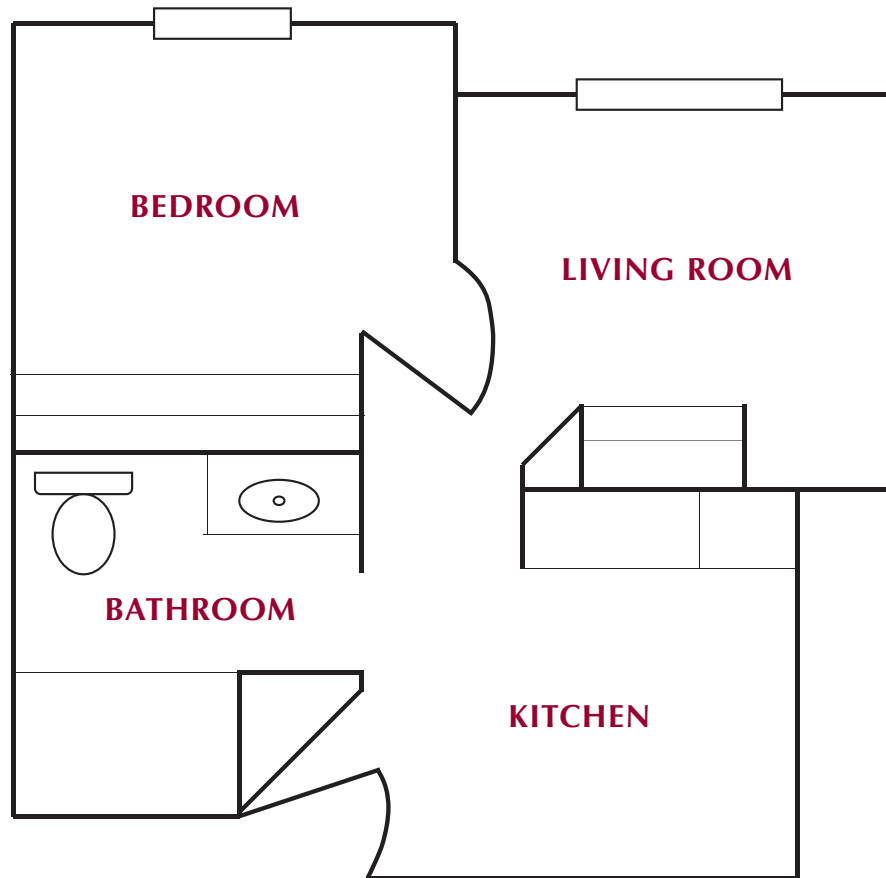

Assisted Living Floor Plans

One-Bedroom Apartment 471 Square Feet

**Parkland Village
Retirement Community**

The Difference Between Living and Living Well

3121 NE Cumulus Avenue • McMinnville, OR 97128
503-435-1499 • www.ParklandVillageRetirement.com

The Difference Between Living and Living Well

Assisted Living Floor Plans

Studio
375 Square Feet

Parkland Village
Retirement Community

The Difference Between Living and Living Well

3121 NE Cumulus Avenue • McMinnville, OR 97128
503-435-1499 • www.ParklandVillageRetirement.com