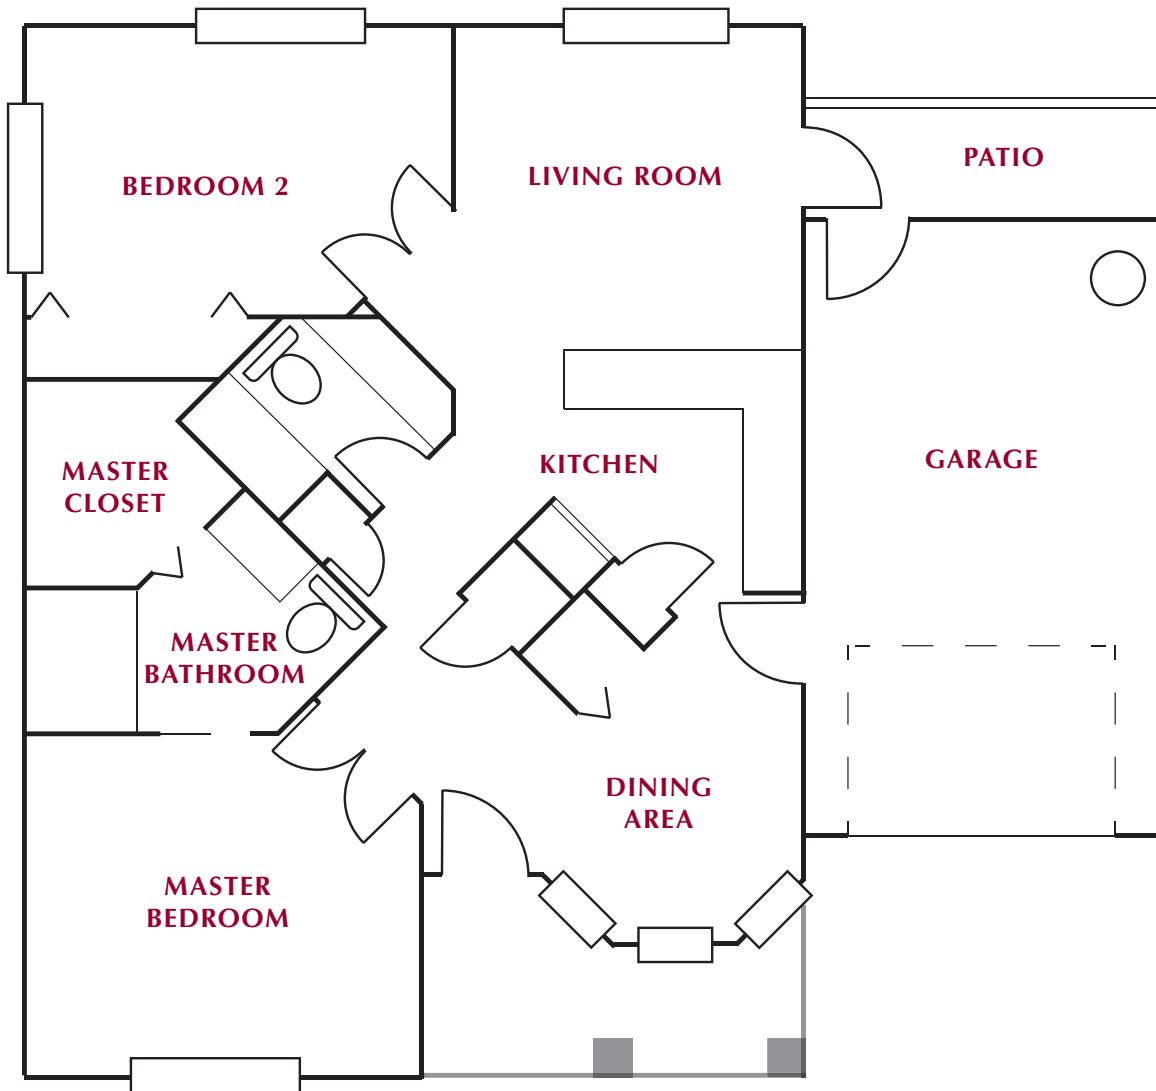

# Independent Living Floor Plans

## Two-Bedroom Cottage 788 Square Feet

**Parkland Village  
Retirement Community**

*The Difference Between Living and Living Well*

3121 NE Cumulus Avenue • McMinnville, OR 97128  
503-435-1499 • [www.ParklandVillageRetirement.com](http://www.ParklandVillageRetirement.com)