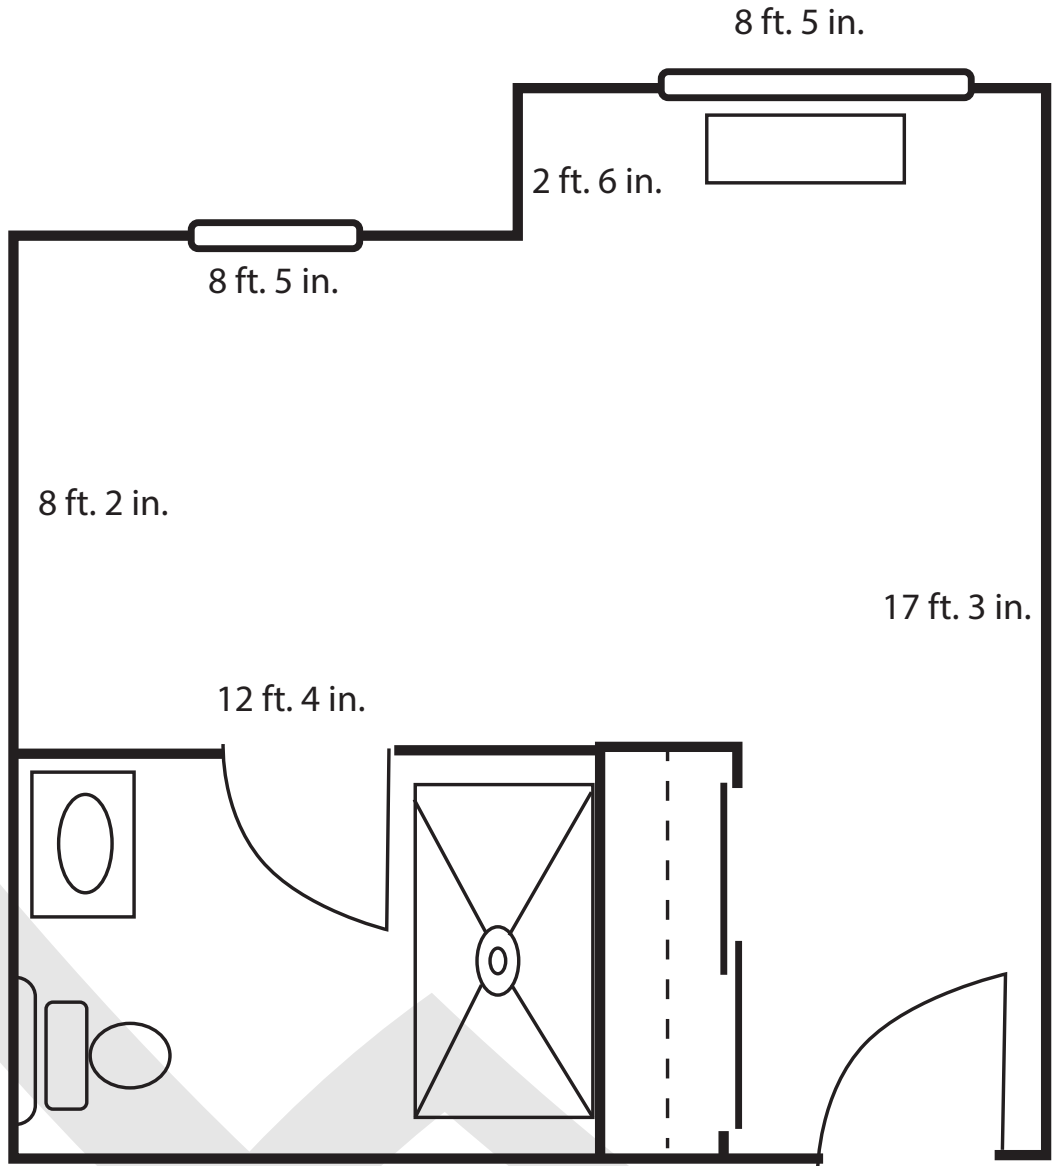

Floorplans

Memory Care Studio

280.5 sq. ft.

Floorplans

Memory Care Suite

451 sq. ft.