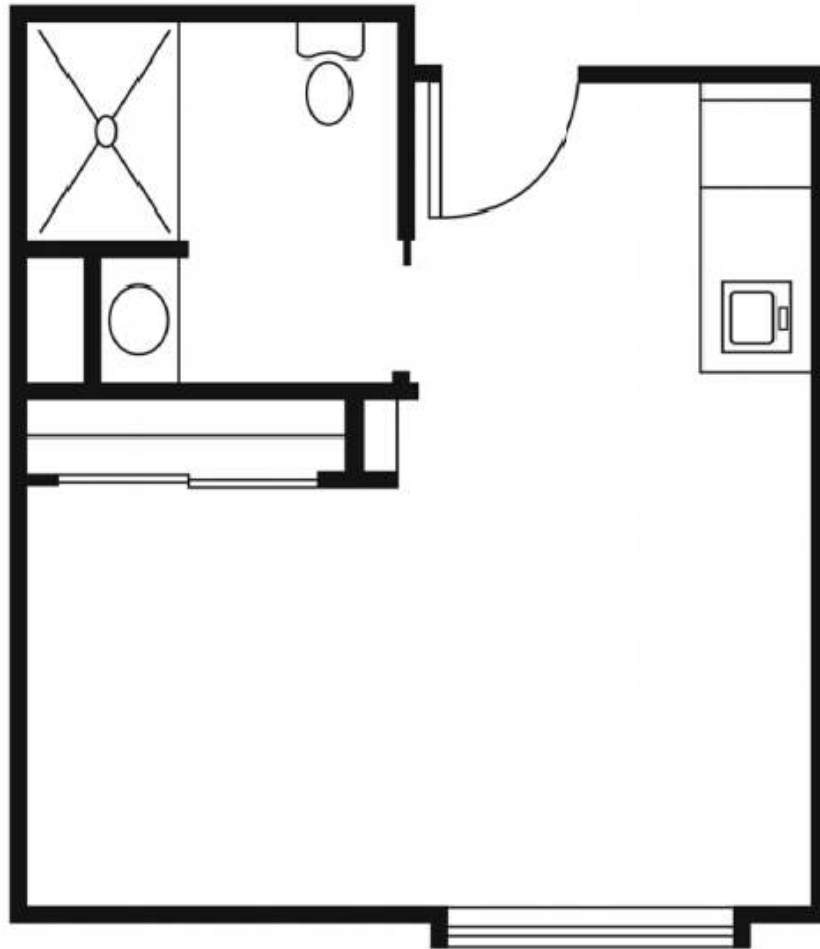

# Assisted Living Floor Plans

**One-Bedroom  
378 Square Feet**

# Assisted Living Floor Plans

**Studio Deluxe**  
**345 Square Feet**

  
**The Cottage**  
at Cascades of Bremerton

*The Difference Between Living and Living Well*

360-373-0553 | [www.CascadesOfBremerton.com](http://www.CascadesOfBremerton.com)

# Assisted Living Floor Plans