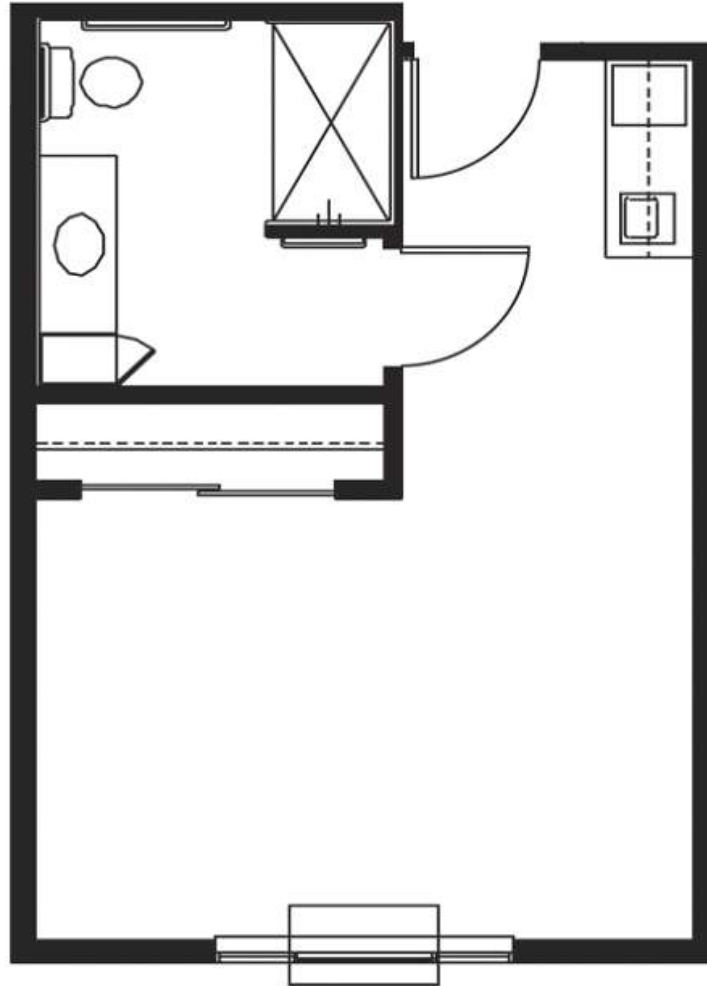

# Assisted Living Floor Plans

**Studio Deluxe**  
**345 Square Feet**

  
**The Cottage**  
at Cascades of Bremerton

*The Difference Between Living and Living Well*

360-373-0553 | [www.CascadesOfBremerton.com](http://www.CascadesOfBremerton.com)

# Assisted Living Floor Plans

## Studio 260 Square Feet