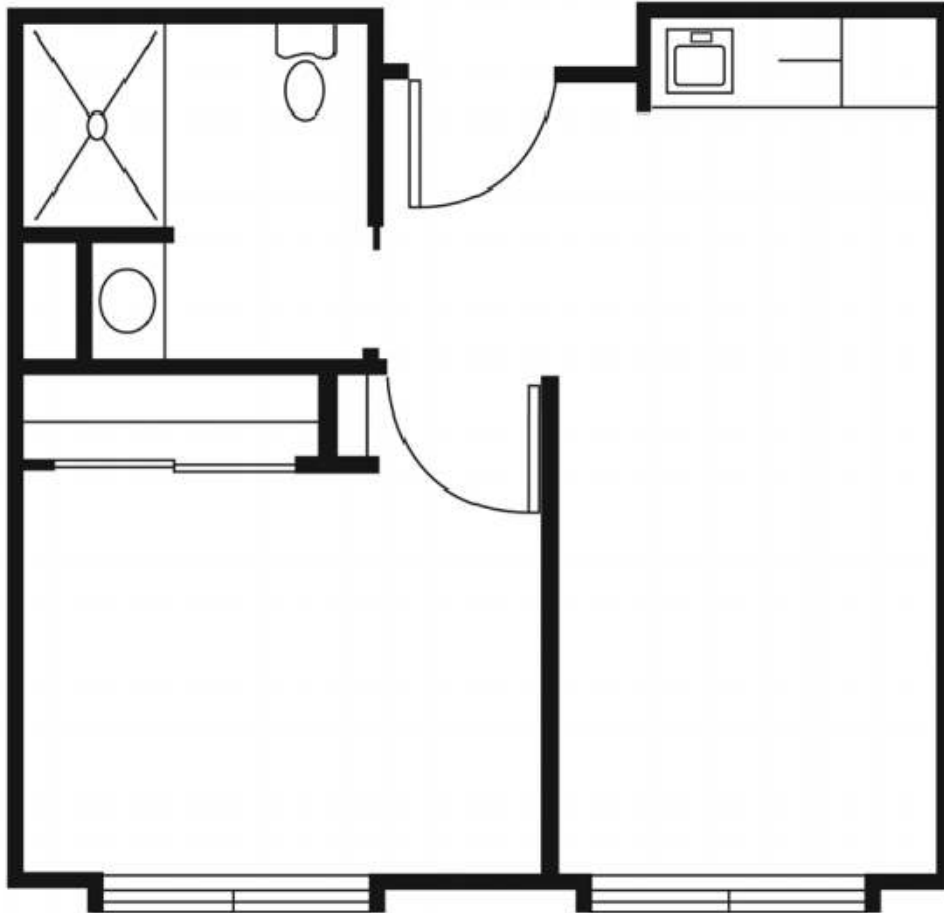

# Assisted Living Floor Plans

**One-Bedroom  
378 Square Feet**

# Assisted Living Floor Plans

**Studio Deluxe**  
**345 Square Feet**

  
**The Cottage**  
at Cascades of Bremerton

*The Difference Between Living and Living Well*

360-373-0553 | [www.CascadesOfBremerton.com](http://www.CascadesOfBremerton.com)

# Assisted Living Floor Plans

## Studio 260 Square Feet