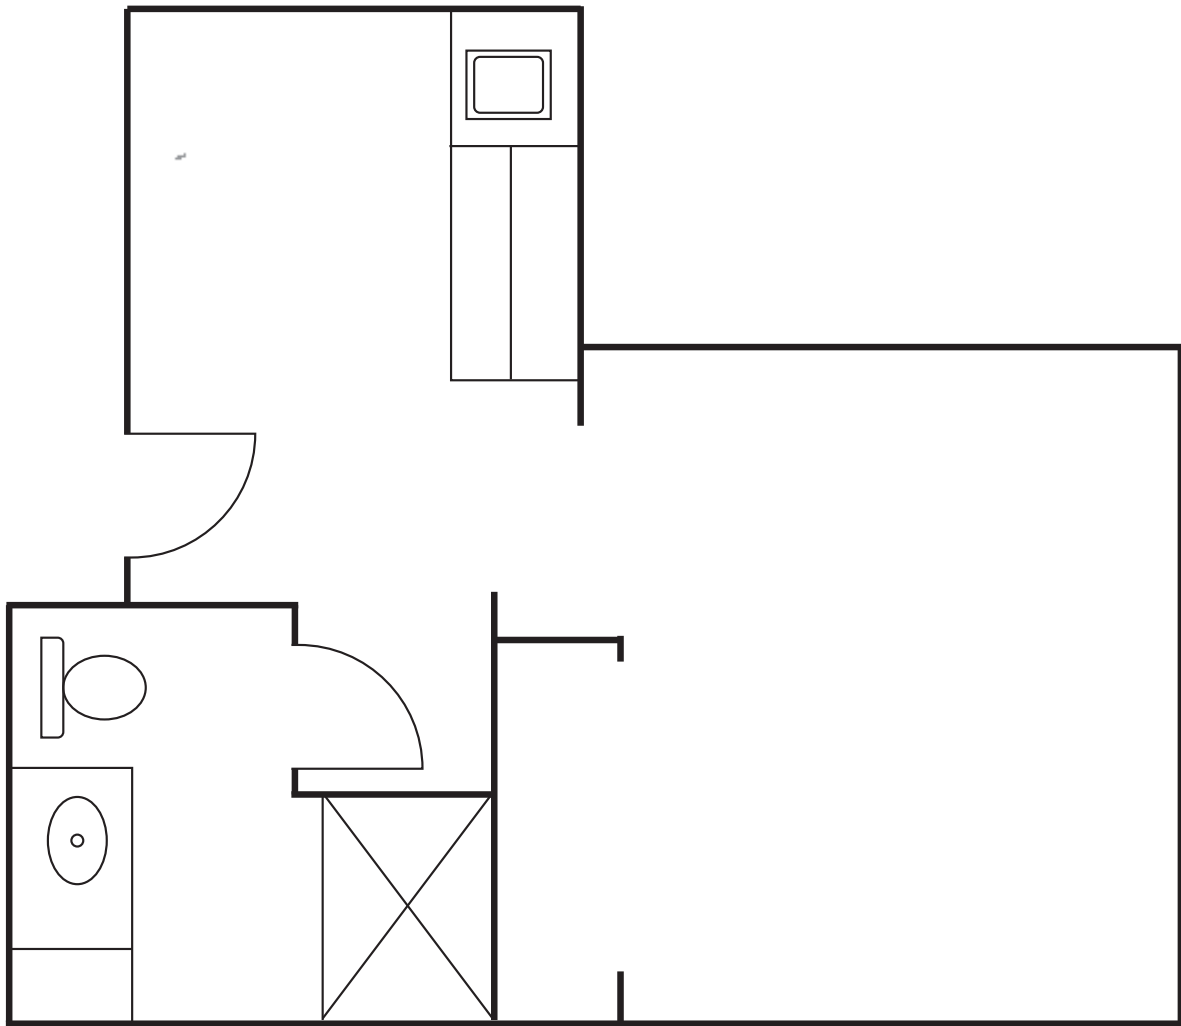

Retirement Living Floor Plans

Studio layout 1 285 Square Feet

**Emerald Valley
Assisted Living**

The Difference Between Living and Living Well

4550 W. Amazon Drive • Eugene, OR 97405
541-345-9668 • www.EmeraldValleySeniorLiving.com

The Difference Between Living and Living Well

Retirement Living Floor Plans

Studio layout 2 300 Square Feet

**Emerald Valley
Assisted Living**

The Difference Between Living and Living Well

4550 W. Amazon Drive • Eugene, OR 97405
541-345-9668 • www.EmeraldValleySeniorLiving.com

The Difference Between Living and Living Well

Retirement Living Floor Plans

Studio layout 3 285 Square Feet

**Emerald Valley
Assisted Living**

The Difference Between Living and Living Well

4550 W. Amazon Drive • Eugene, OR 97405
541-345-9668 • www.EmeraldValleySeniorLiving.com

The Difference Between Living and Living Well

Retirement Living Floor Plans

One-Bedroom Suite 450 Square Feet

**Emerald Valley
Assisted Living**

The Difference Between Living and Living Well

4550 W. Amazon Drive • Eugene, OR 97405
541-345-9668 • www.EmeraldValleySeniorLiving.com