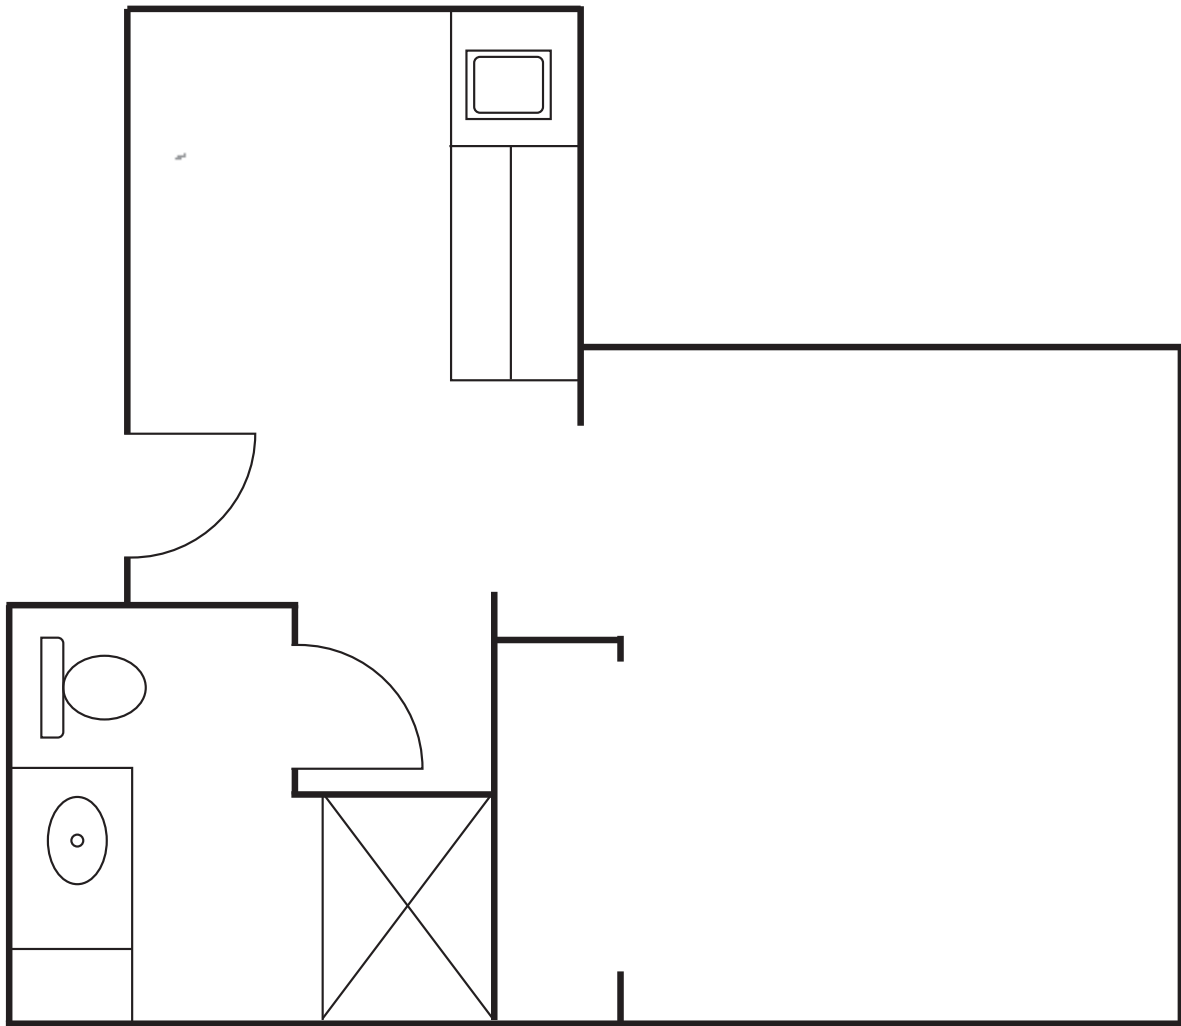

The Difference Between Living and Living Well

Retirement Living Floor Plans

One-Bedroom Suite 450 Square Feet

**Emerald Valley
Assisted Living**

The Difference Between Living and Living Well

4550 W. Amazon Drive • Eugene, OR 97405
541-345-9668 • www.EmeraldValleySeniorLiving.com

The Difference Between Living and Living Well

Retirement Living Floor Plans

Studio layout 4
295 Square Feet

**Emerald Valley
Assisted Living**

The Difference Between Living and Living Well

4550 W. Amazon Drive • Eugene, OR 97405
541-345-9668 • www.EmeraldValleySeniorLiving.com