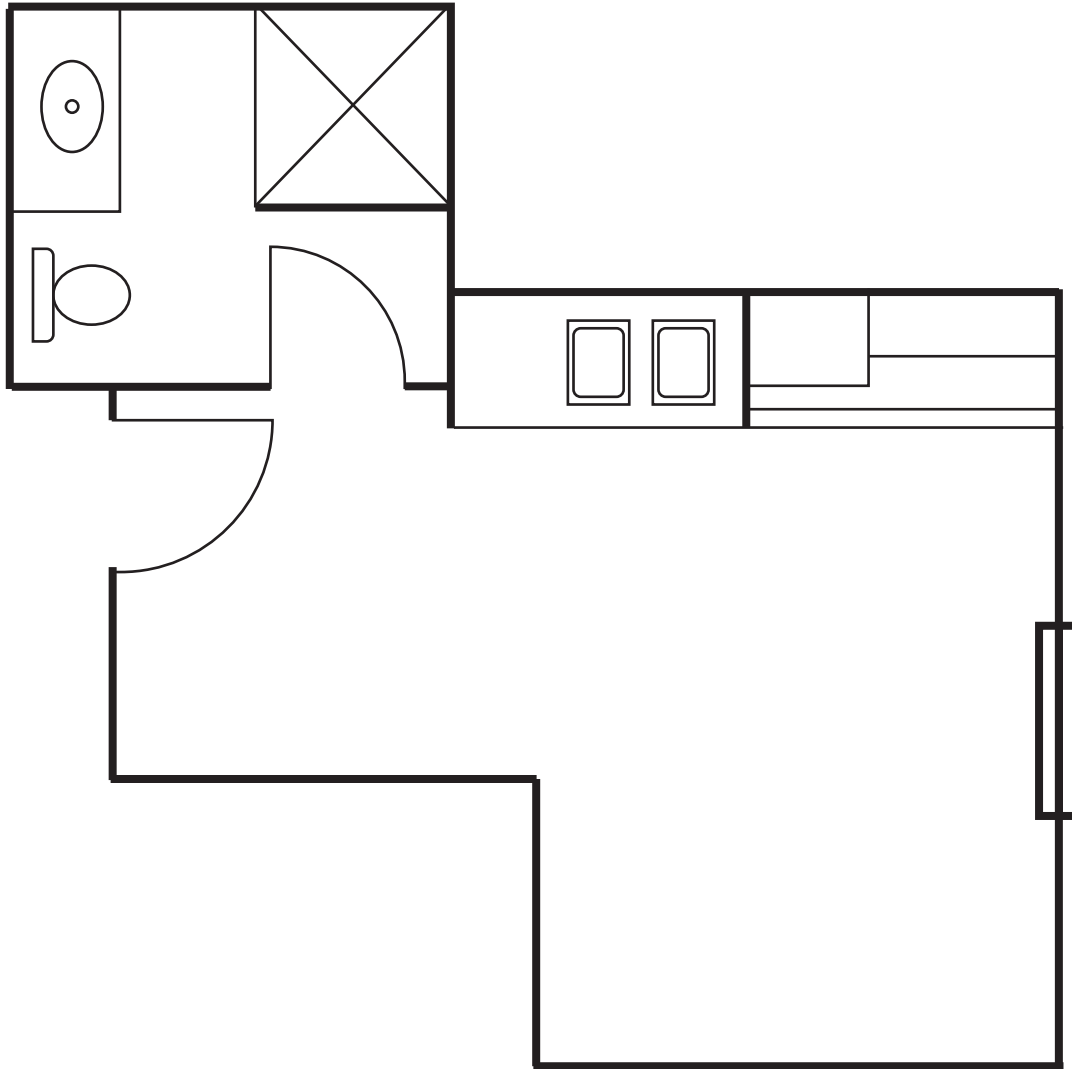

Retirement Living Floor Plans

Studio layout 1 285 Square Feet

**Emerald Valley
Assisted Living**

The Difference Between Living and Living Well

4550 W. Amazon Drive • Eugene, OR 97405
541-345-9668 • www.EmeraldValleySeniorLiving.com

The Difference Between Living and Living Well

Retirement Living Floor Plans

Studio layout 2 300 Square Feet

**Emerald Valley
Assisted Living**

The Difference Between Living and Living Well

4550 W. Amazon Drive • Eugene, OR 97405
541-345-9668 • www.EmeraldValleySeniorLiving.com

The Difference Between Living and Living Well

Retirement Living Floor Plans

Studio layout 3 285 Square Feet

**Emerald Valley
Assisted Living**

The Difference Between Living and Living Well

4550 W. Amazon Drive • Eugene, OR 97405
541-345-9668 • www.EmeraldValleySeniorLiving.com

The Difference Between Living and Living Well

Retirement Living Floor Plans

One-Bedroom Suite 450 Square Feet

**Emerald Valley
Assisted Living**

The Difference Between Living and Living Well

4550 W. Amazon Drive • Eugene, OR 97405
541-345-9668 • www.EmeraldValleySeniorLiving.com