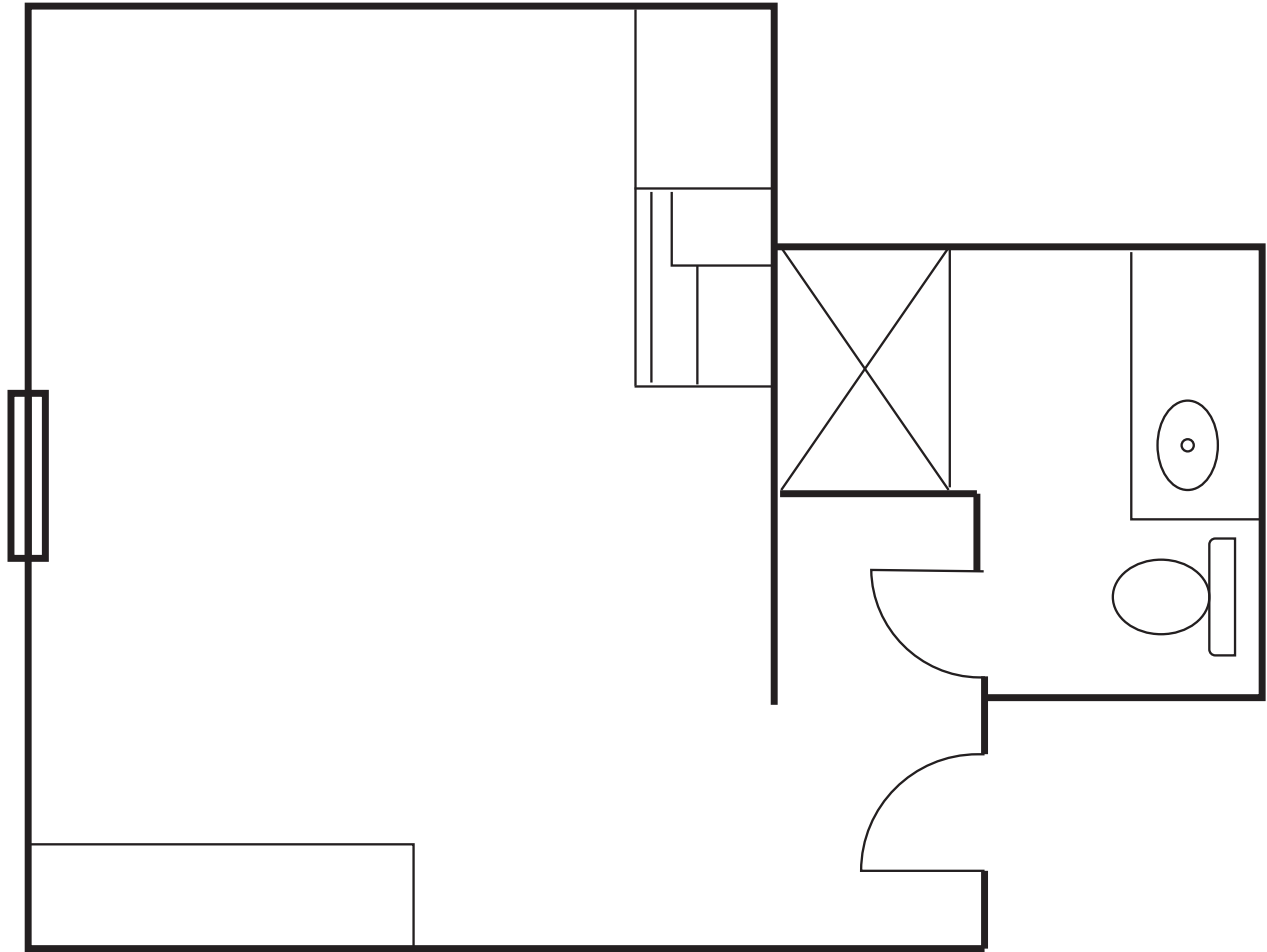

The Difference Between Living and Living Well

Retirement Living Floor Plans

Studio layout 3 285 Square Feet

**Emerald Valley
Assisted Living**

The Difference Between Living and Living Well

4550 W. Amazon Drive • Eugene, OR 97405
541-345-9668 • www.EmeraldValleySeniorLiving.com

The Difference Between Living and Living Well

Retirement Living Floor Plans

One-Bedroom Suite 450 Square Feet

**Emerald Valley
Assisted Living**

The Difference Between Living and Living Well

4550 W. Amazon Drive • Eugene, OR 97405
541-345-9668 • www.EmeraldValleySeniorLiving.com

The Difference Between Living and Living Well

Retirement Living Floor Plans

Studio layout 4
295 Square Feet

**Emerald Valley
Assisted Living**

The Difference Between Living and Living Well

4550 W. Amazon Drive • Eugene, OR 97405
541-345-9668 • www.EmeraldValleySeniorLiving.com