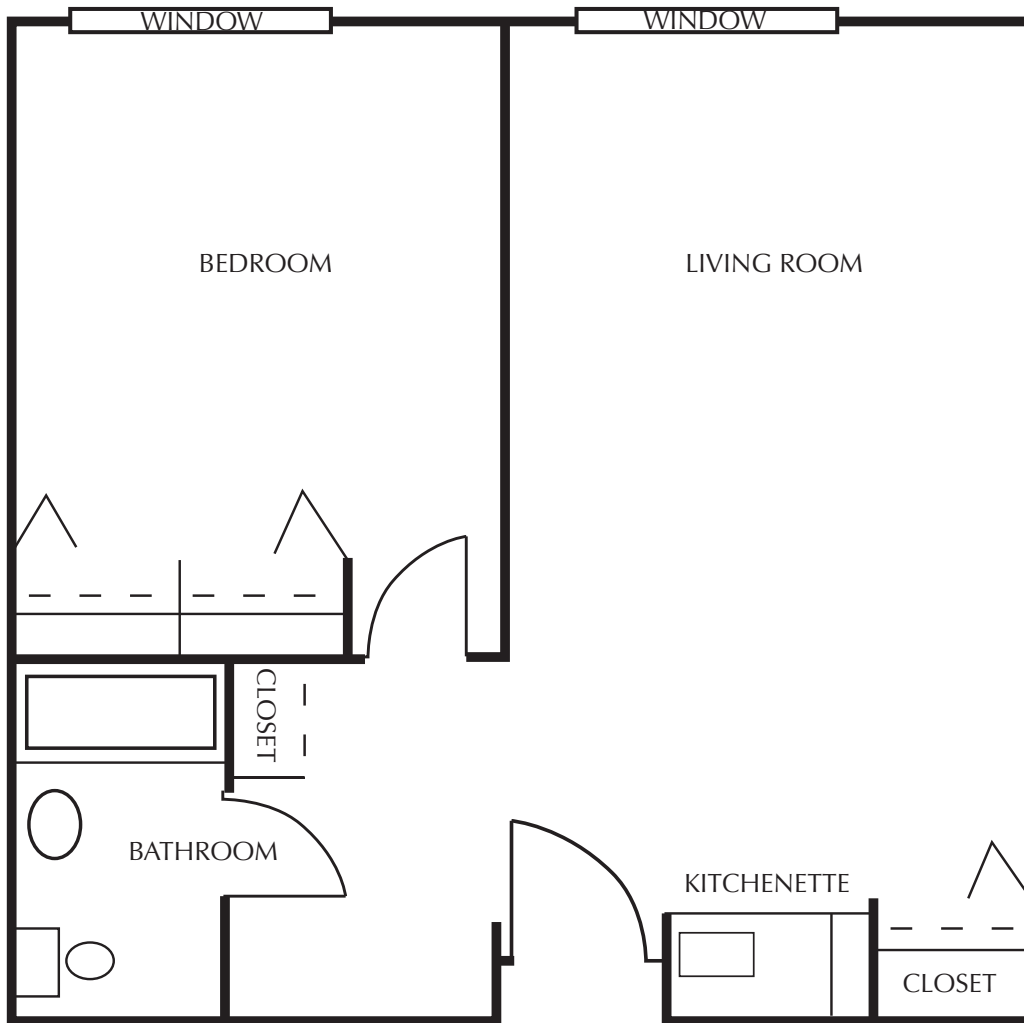

Assisted Living Floor Plans

Small Studio 350 Square Feet

503-653-1854 | WWW.ROYALTONPLACE.COM
5555 SE KING ROAD | MILWAUKIE, OR 97222

The Difference Between Living and Living Well

Assisted Living Floor Plans

Large Studio 440 Square Feet

503-653-1854 | WWW.ROYALTONPLACE.COM
5555 SE KING ROAD | MILWAUKIE, OR 97222

The Difference Between Living and Living Well

Assisted Living Floor Plans

One-Bedroom 615 Square Feet

503-653-1854 | WWW.ROYALTONPLACE.COM
5555 SE KING ROAD | MILWAUKIE, OR 97222

The Difference Between Living and Living Well