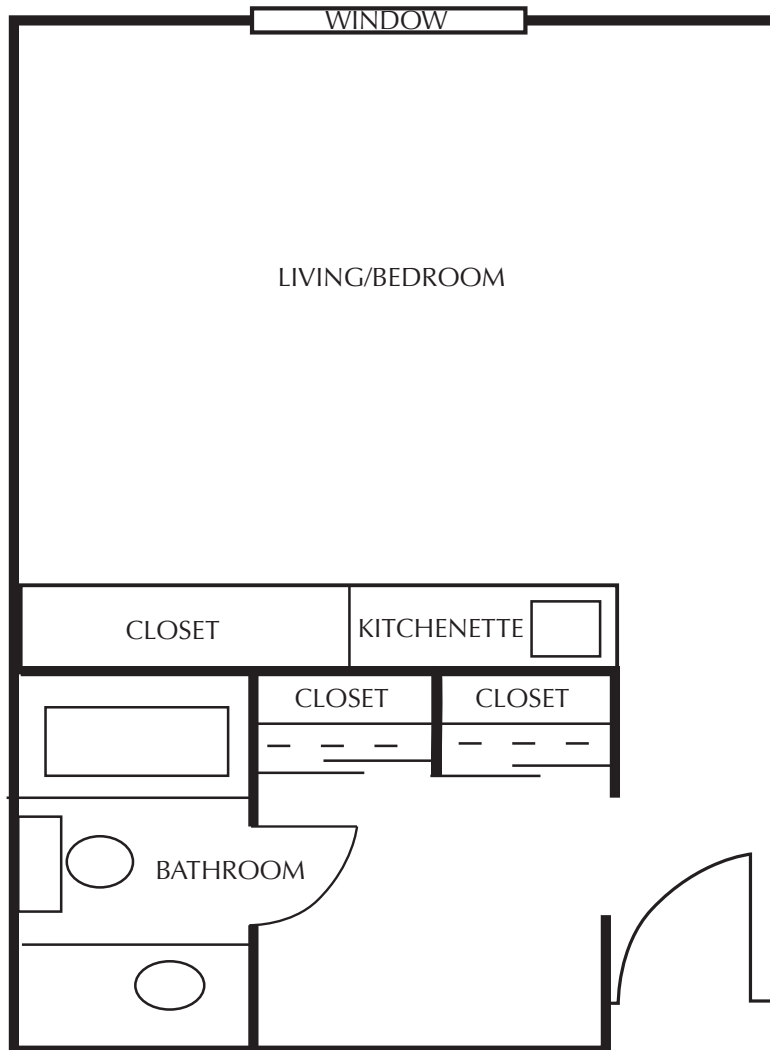

Assisted Living Floor Plans

Small Studio 350 Square Feet

503-653-1854 | WWW.ROYALTONPLACE.COM
5555 SE KING ROAD | MILWAUKIE, OR 97222

The Difference Between Living and Living Well

Assisted Living Floor Plans

Large Studio 440 Square Feet

503-653-1854 | WWW.ROYALTONPLACE.COM
5555 SE KING ROAD | MILWAUKIE, OR 97222

The Difference Between Living and Living Well

Assisted Living Floor Plans

One-Bedroom 615 Square Feet