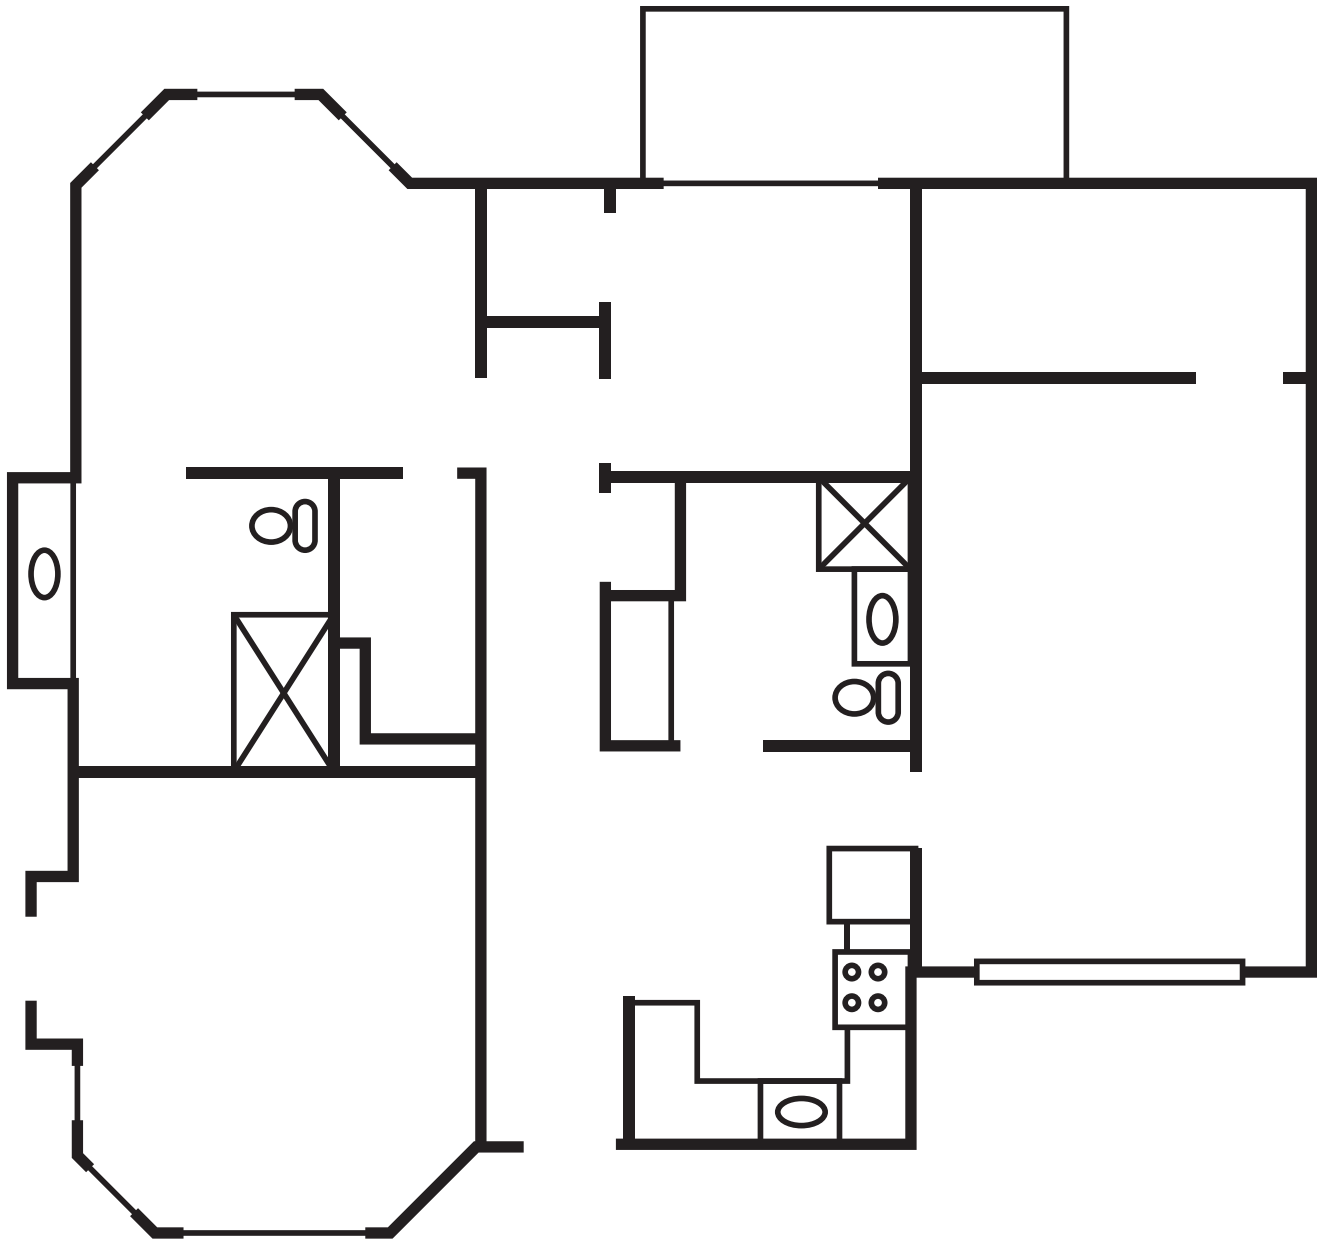

Standard Cottage

863 Sq. Ft.

541-479-1284 | WWW.CASCADESOFGRANTSPASS.COM
1357 REDWOOD CIRCLE | GRANTS PASS, OR 97527

The Difference Between Living and Living Well

Deluxe Cottage

1,053 Sq. Ft.

541-479-1284 | WWW.CASCADESOFGRANTSPASS.COM
1357 REDWOOD CIRCLE | GRANTS PASS, OR 97527