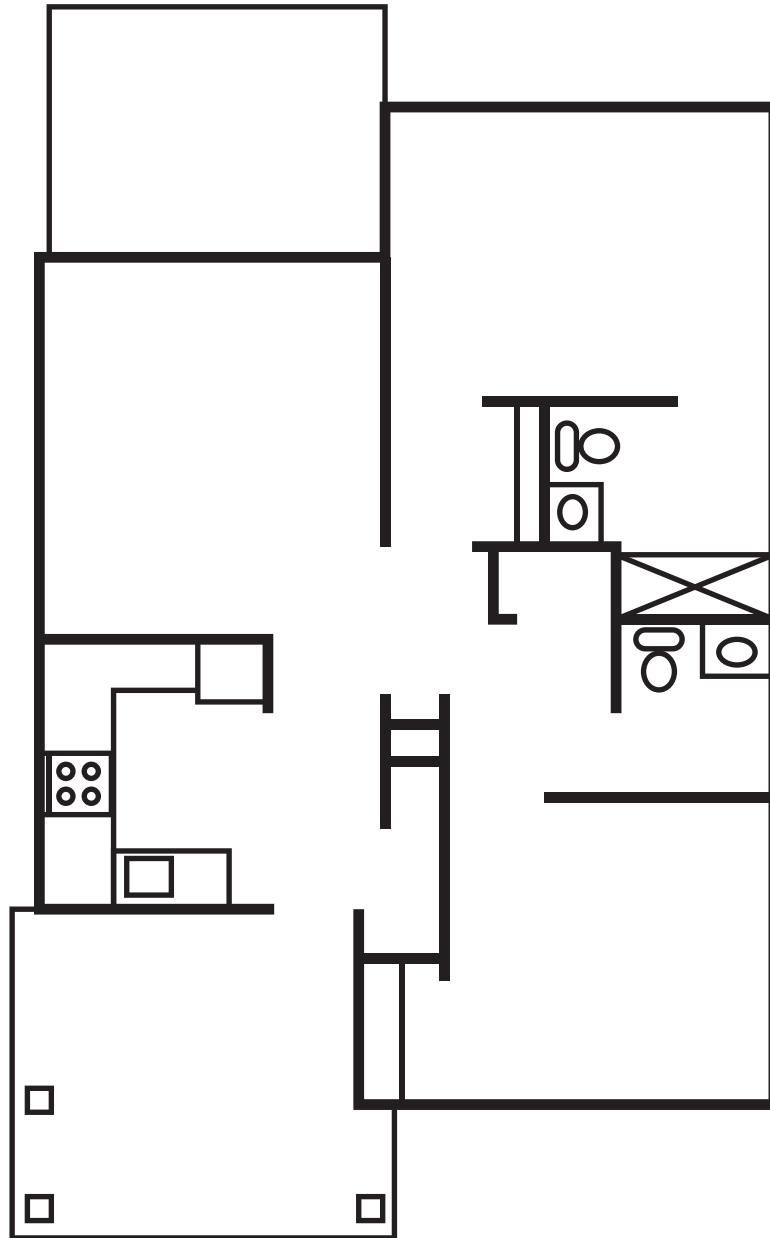

Standard Cottage

863 Sq. Ft.

541-479-1284 | WWW.CASCADESOFGRANTSPASS.COM
1357 REDWOOD CIRCLE | GRANTS PASS, OR 97527

The Difference Between Living and Living Well

Deluxe Cottage

1,053 Sq. Ft.

541-479-1284 | WWW.CASCADESOFGRANTSPASS.COM
1357 REDWOOD CIRCLE | GRANTS PASS, OR 97527